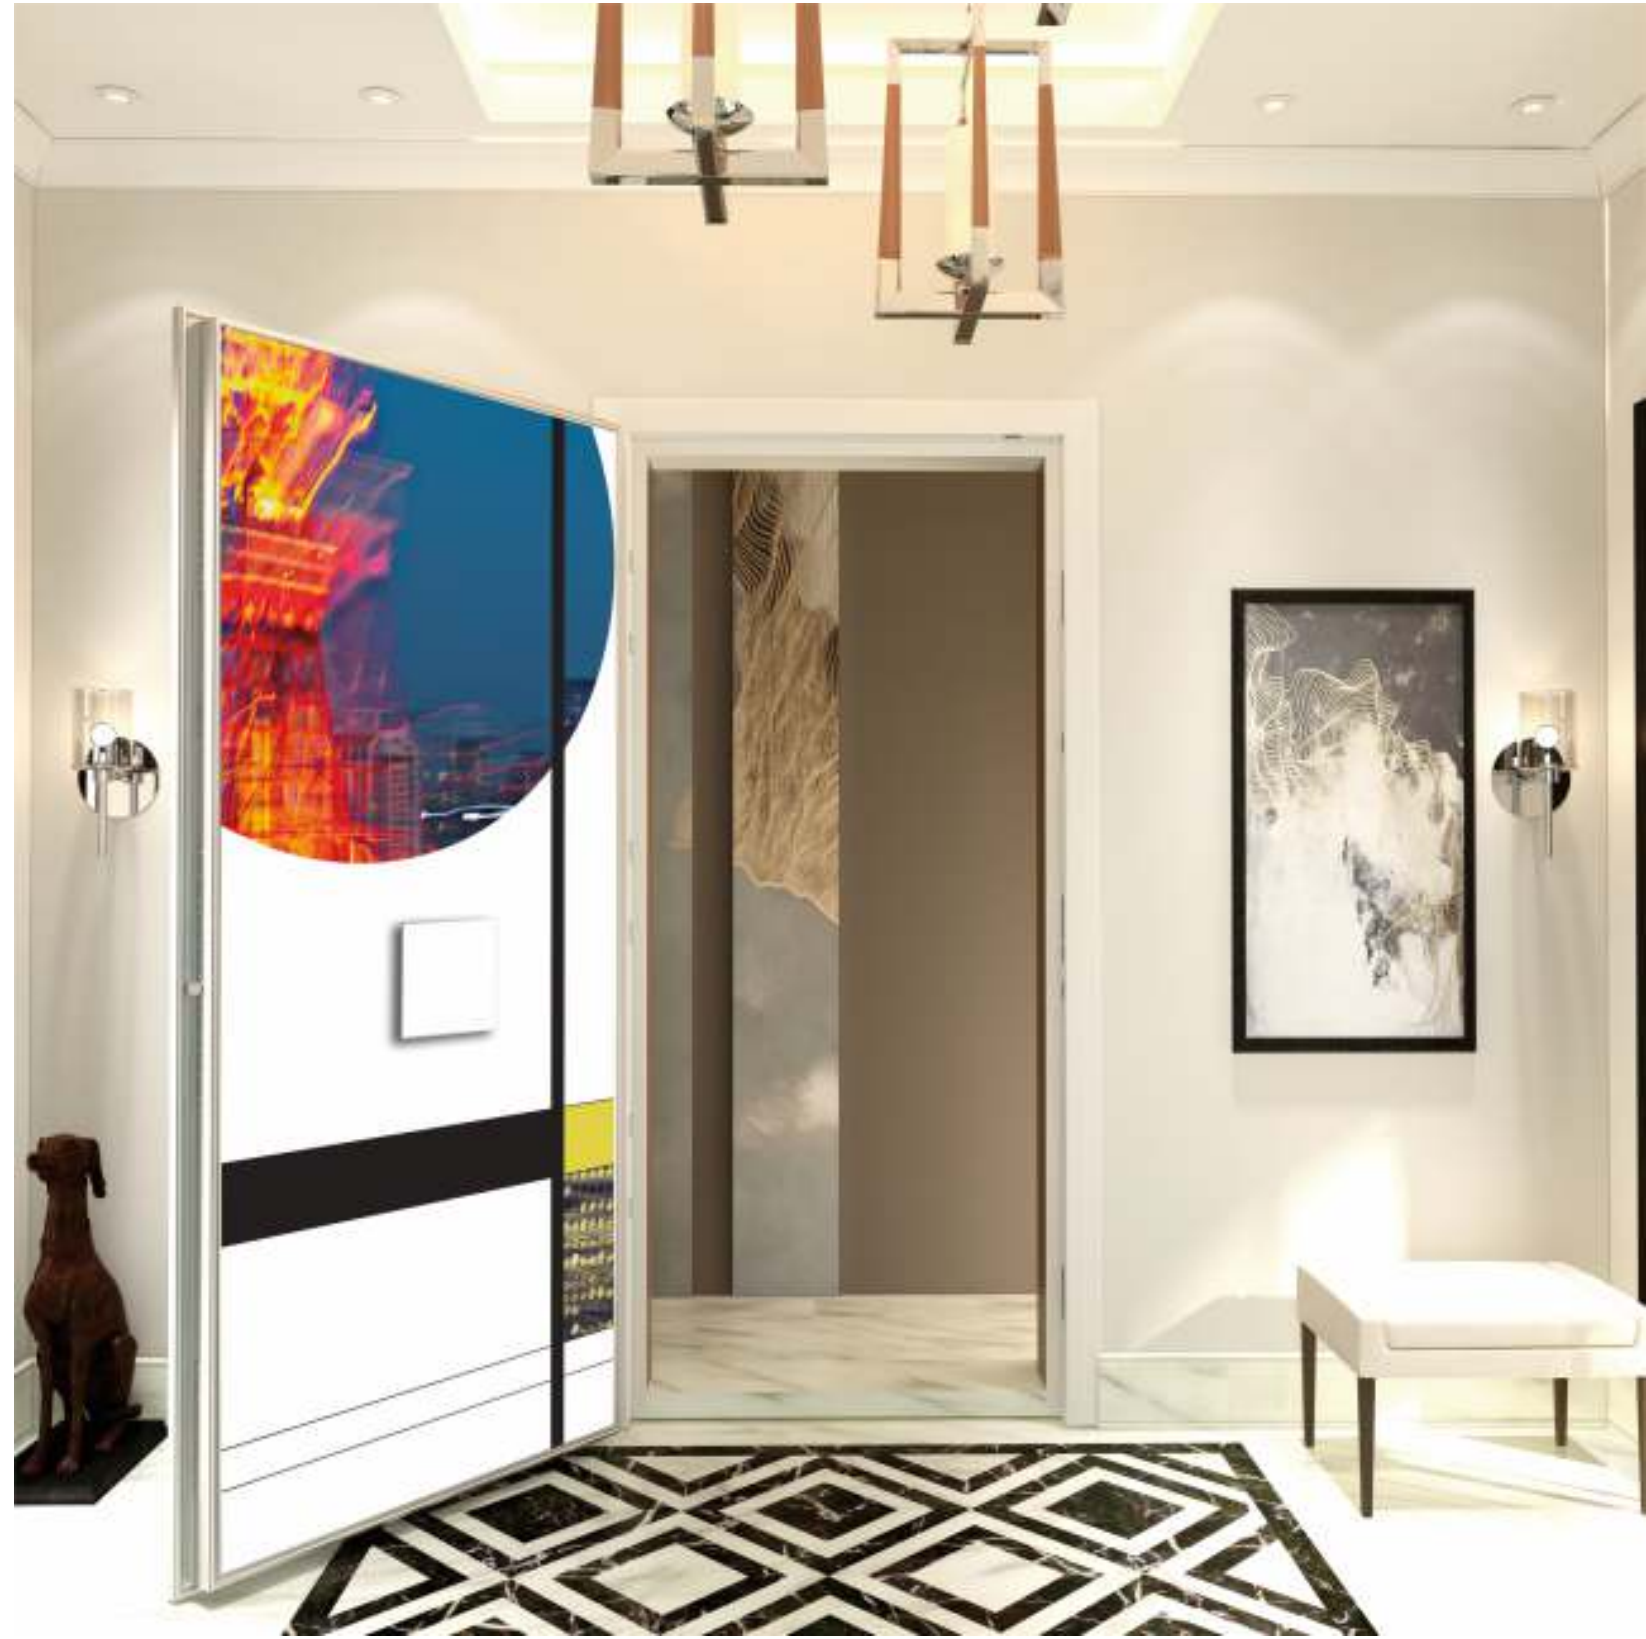

Cities / MULTICULTURAL

MILANO
ferrolini
smart-lock systems