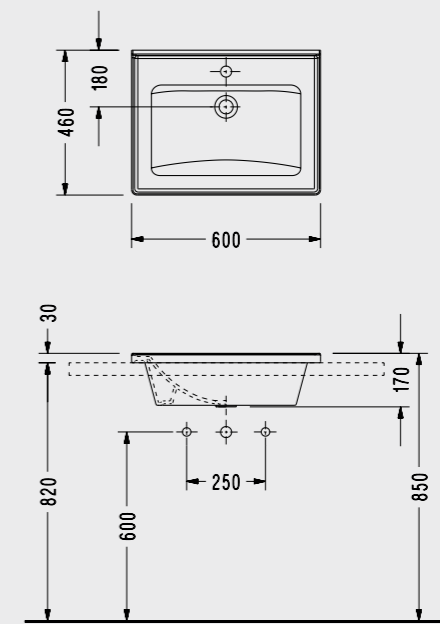

3035

Rectangular Washbasin with Shelf (60 cm.)