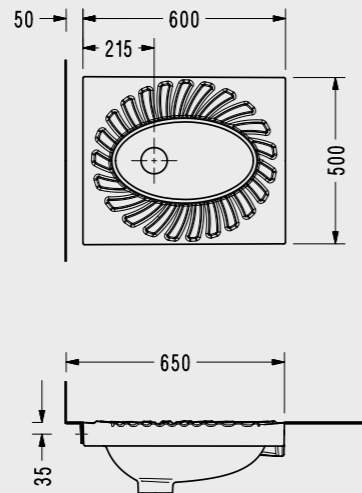

SEREL Squatting Pans

SEREL
HYGIENE
PLUS

Rear Flush Inlet Squatting Pan (50x60 cm.)

0917 AR

Squatting Pan (50x60 cm.)

Rear Flush Inlet Squatting
Pan (50x60 cm)
0417 AR

Top Flush Inlet Squatting
Pan (50x60 cm)
0417 US

SEREL WC Pans

SEREL
HYGIENE
PLUS

S-Trap Single WC Pan (53 cm.)

0602

P-Trap Single WC Pan (46 cm.)

0902