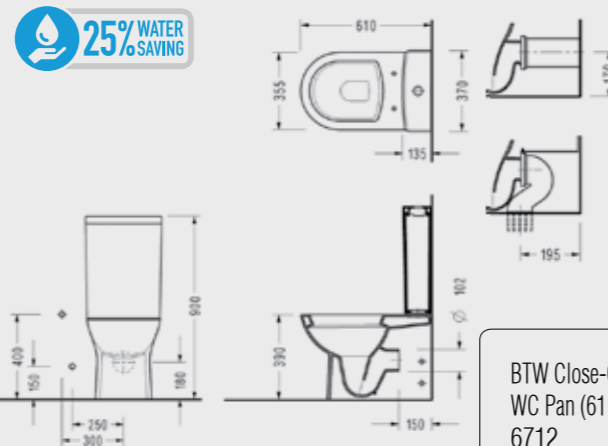

SEREL Friendly BTW Close-Coupled WC Pan (61 cm.) + SEREL Amadis Tall Cistern

Compatible with 150400400002 Magnesia Flush Mechanism.

BTW Close-Coupled WC Pan (61 cm) 6712	Tall Cistern AD29