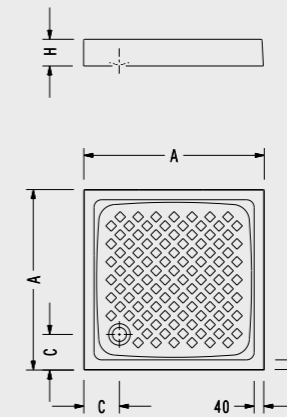

SEREL Shower Trays

Square Shower Tray (70x70 cm.)