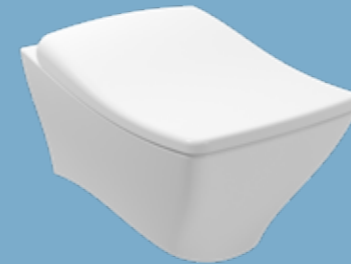

SEREL Wave

SEREL Wave Wall Hung WC Pan (56,5 cm.)