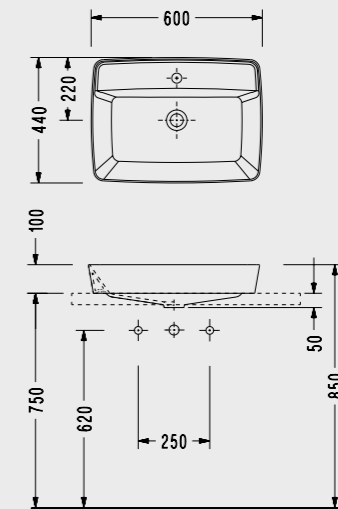

SEREL Rita

SEREL Rita Countertop Slim Washbasin (60 cm.)