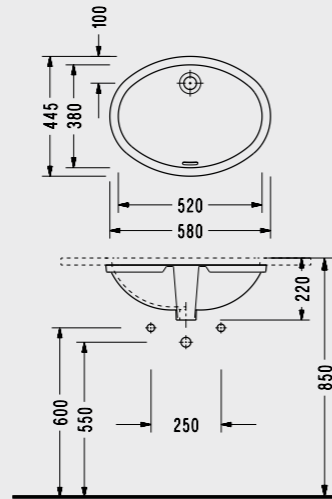

0561

Undercounter Oval Washbasin (49,5 cm.)

0571

The images and technical drawings in the catalogue are for illustration purposes only.

SEREL Vanity Washbasins

Undercounter Ellipse Washbasin (43 cm.)

0551

Undercounter Ellipse Washbasin (52 cm.)