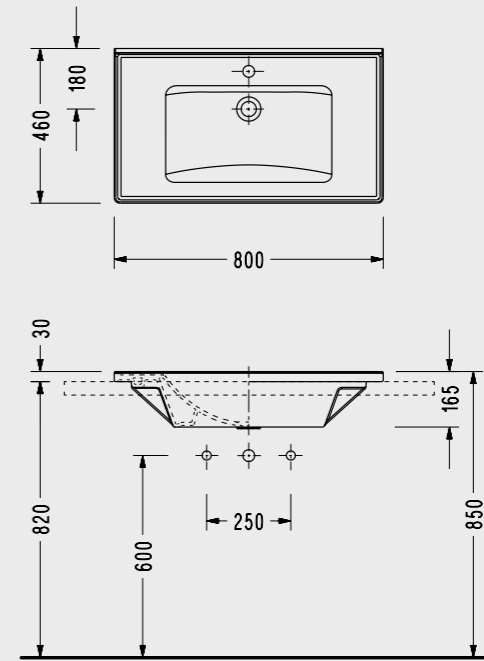

SEREL Washbasins with Shelves

Rectangular Washbasin with Shelf (80 cm.)