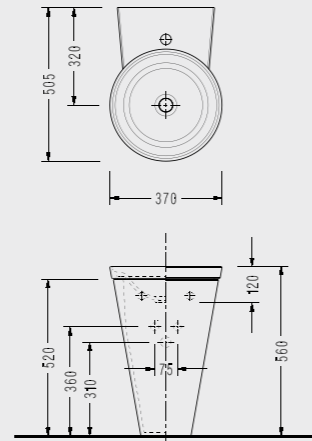

SEREL Helios Circular Washbasin (Ø 37 cm.)