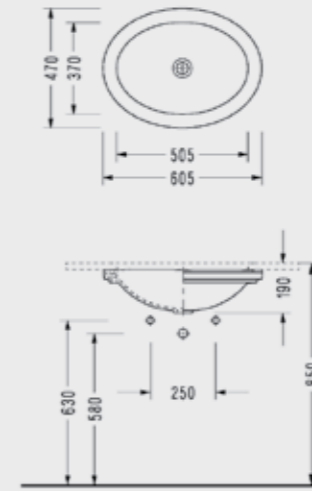

SEREL Poseidon Undercounter Washbasin (50,5 cm.)

SEREL
EASY
WASH