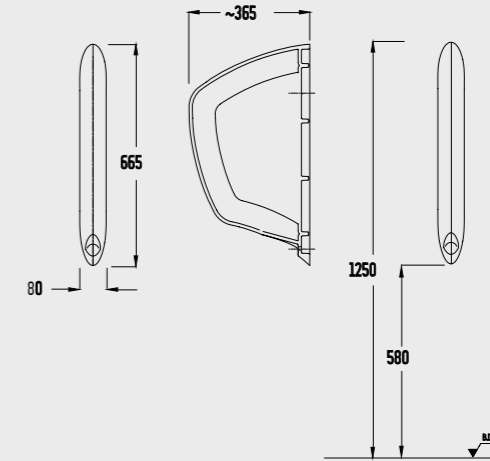

Urinal Wall Separators