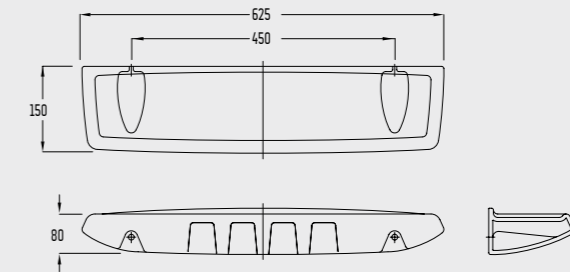

Corner Shower Tray (80x80 cm.)

4228

Eleks Dış Ticaret A.Ş. reserves the right to change the appearance and technical details of their products.

SEREL Accessories

SEREL
HYGIENE
PLUS

Shelf (62,5 cm.)

ST14

Shelf (51 cm.)

E414

The images and technical drawings in the catalogue are for illustration purposes only.

Shelf (51 cm.)

FU14

Large Soap Holder (30,5 cm.)

FU10

Small Soap Holder (15 cm.)

FU13