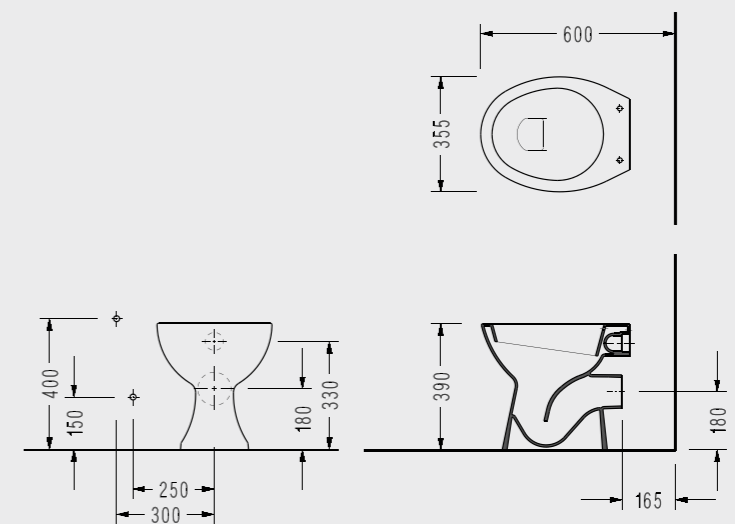

Squatting Pan (50x60 cm.)

Rear Flush Inlet Squatting
Pan (50x60 cm)
0417 AR

Top Flush Inlet Squatting
Pan (50x60 cm)
0417 US

SEREL WC Pans

SEREL
HYGIENE
PLUS

S-Trap Single WC Pan (53 cm.)

0602

P-Trap Single WC Pan (46 cm.)