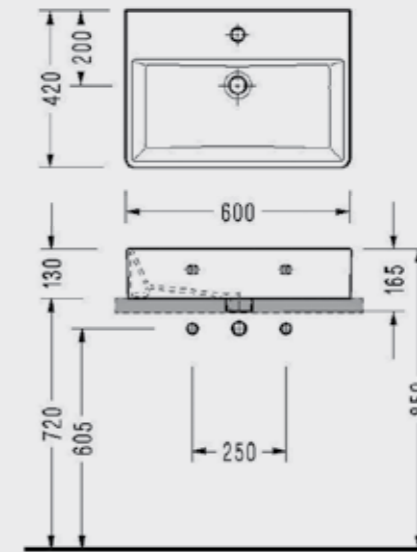

SEREL Minimal Washbasins

SEREL Minimal Rectangular Washbasin (60 cm.)