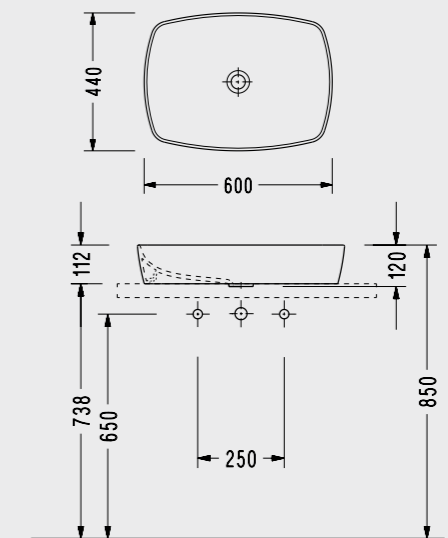

SEREL Minimal Washbasin

Minimal Washbasin (Red) 1633DXL530H	Minimal Washbasin (Black) 1633DXL060H	Minimal Washbasin (Beige) 1633DXL100H