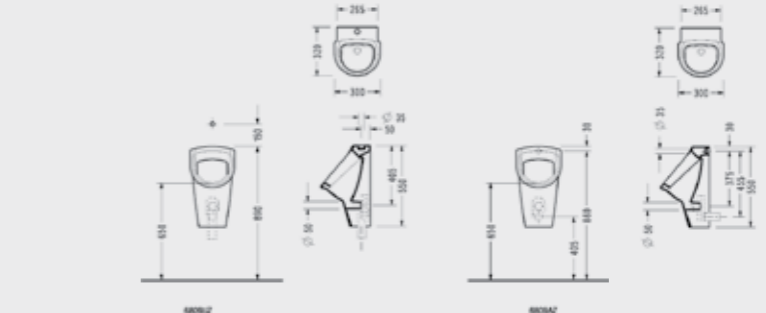

SEREL Orkide Urinal

Top Flush Inlet Urinal	Rear Flush Inlet Urinal	Rear Flush Inlet Urinal with Cover Holes	Siphon for Urinals	Sardes Urinal Cover
6809 UZ	6809 AZ	6809 AD	150400300079	2206300002

The images and technical drawings in the catalogue are for illustration purposes only.