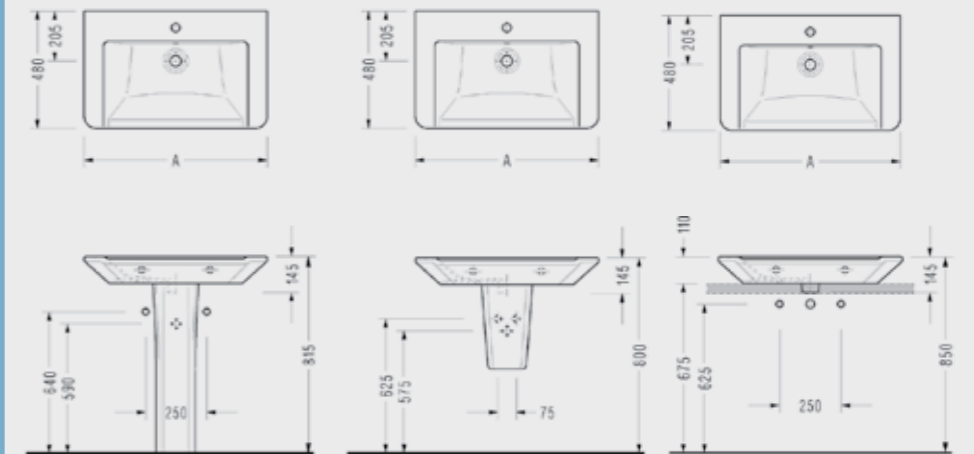

SEREL Diagonal Washbasin

	A
DG01	650
DG30	750
DG35	850

Washbasin (65 cm.) DG01	Washbasin (75 cm.) DG30	Washbasin (85 cm.) DG35	Full Pedestal DG05	Semi Pedestal DG21