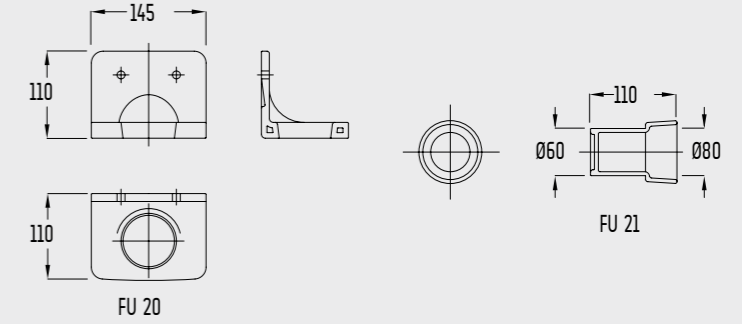

Break Holder

Breaker Holder
FU20

Breaker
FU21