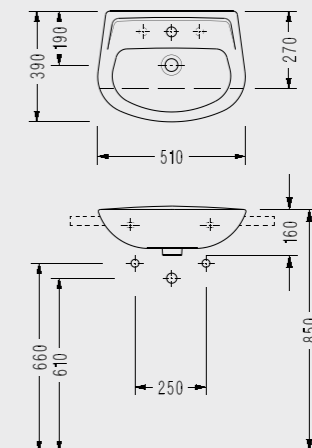

Tap holes are optional.

6740

SEREL Friendly Off-Set Right Washbasin (57 cm.)

6741

SEREL Friendly Off-Set Left Washbasin (57 cm.)

6742

SEREL Friendly Semi-Recessed Washbasin (51 cm.)

6734