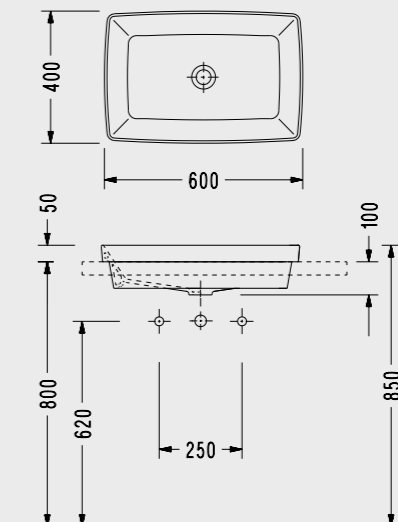

RT42

SEREL Rita

SEREL Rita Countertop Slim Washbasin (60 cm.)

RT30

SEREL Rita Countertop Slim Washbasin (59 cm.)

RT47

SEREL Rita Countertop Built-In Slim Washbasin (60 cm.)

RT34