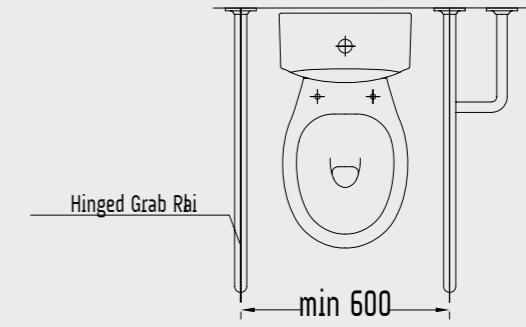

2276001002

Grab Rail for Washbasin

60 cm. 150400300105 | 40 cm. 150400300396

135° Angled Grab Rail for Bathtub

150400300106

90° Angled Grab Rail for WC Pan

150400300107

Hinged Grab Rail for WC Pan with Toilet Paper Holder