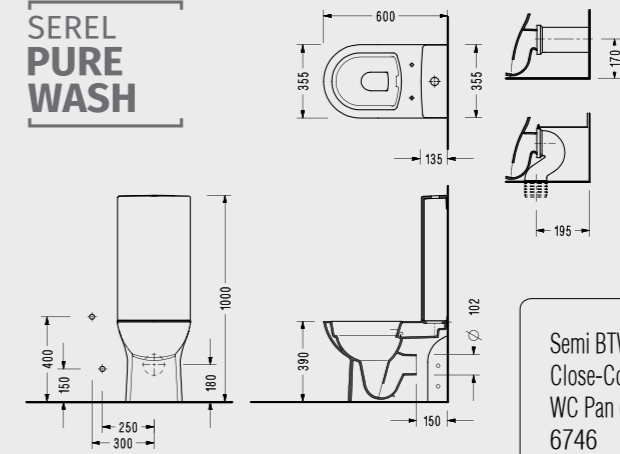

SEREL Friendly Semi BTW Close-Coupled WC Pan (60 cm.) + SEREL Amadis Jacket Cistern

Compatible with 150400400169
Flush Mechanism for Jacket Cistern.

Semi BTW Close-Coupled WC Pan (60 cm) 6746	Jacket Cistern AD46