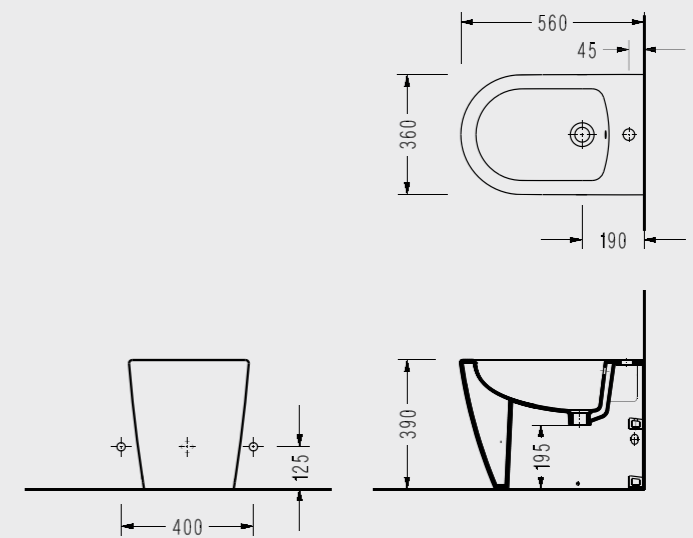

SEREL Smart

SEREL Smart Wall Hung WC Pan (51,5 cm.)

25% WATER SAVING

SM25

SEREL Smart Wall Hung WC Pan (52 cm.)

25% WATER SAVING

SM23

SEREL Smart Wall Hung WC Pan

Wall Hung WC Pan (52 cm) SM10

Wall Hung WC Pan (48,5 cm) SM12

Wall Hung WC Pan (56 cm) SM15

SEREL Smart Wall Hung WC Pan (52 cm.)

SEREL
PURE
WASH

SM46

SEREL Smart Wall Hung WC Pan (52 cm.)

SEREL
PURE
WASH

SM26

SEREL Smart Single BTW WC Pan (56 cm.)

SM11

SEREL Smart BTW Bidet (56 cm.)

SM03

SEREL Smart Wall Hung Bidet (53 cm.)

SM29

SEREL Smart Wall Hung Bidet (56 cm.)