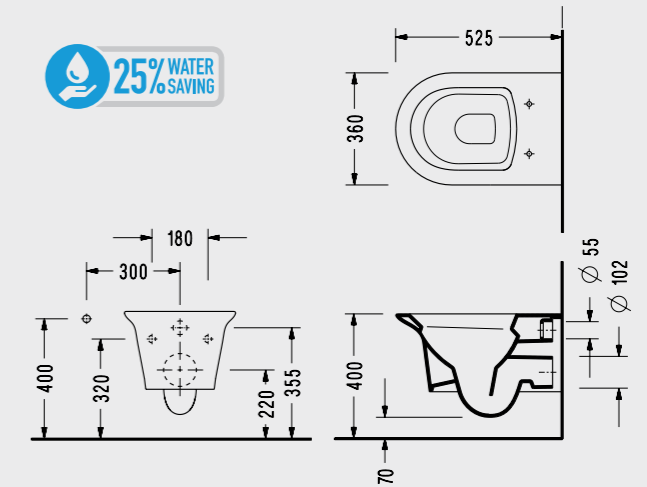

SEREL Purity

SEREL Purity Wall Hung WC Pan (52.5 cm.)