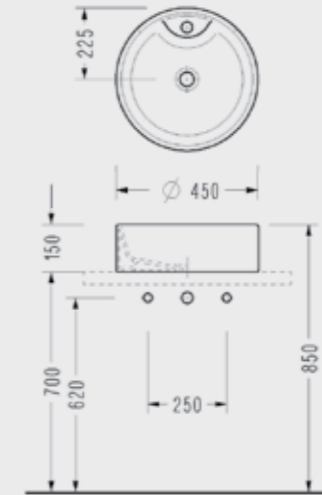

1634

SEREL Minimal Cylindrical Washbasin (Ø 46 cm.)

2025

SEREL Minimal Washbasins

SEREL Minimal Cylindrical Washbasin (Ø 45 cm.)

2054

SEREL Minimal Pot Washbasin (Ø 45 cm.)

2012

SEREL Chamonix Pot Washbasin (55 cm.)

CH33

SEREL Minimal Washbasins

SEREL Chamonix Pot Washbasin (55 cm.)

CH34

SEREL Chamonix Washbasin with Triangular Stand (55 cm.)

CH01

SEREL Minimal Square Pot Washbasin (38,5 cm.)