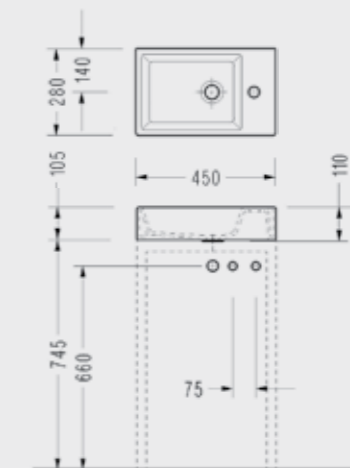

SEREL Chamonix Pot Washbasin (55 cm.)

CH33

SEREL Minimal Washbasins

SEREL Chamonix Pot Washbasin (55 cm.)

CH34

SEREL Chamonix Washbasin with Triangular Stand (55 cm.)

CH01

SEREL Minimal Square Pot Washbasin (38,5 cm.)

2013

SEREL Minimal Washbasins

SEREL Minimal Square Pot Washbasin (43 cm.)

2014

SEREL Minimal Square Washbasin (50,5 cm.)

2840

SEREL Minimal Rectangular Washbasin (45 cm.)

2049