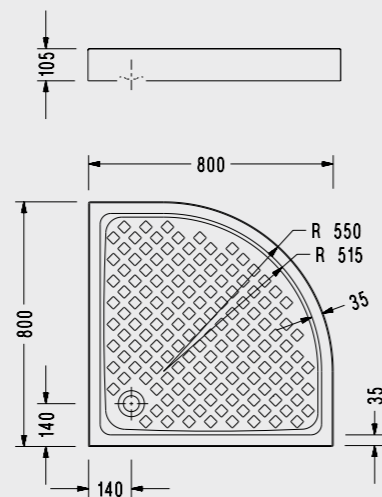

Rectangular Shower Tray (80x100 cm.)

4518

SEREL Shower Trays

Square Shower Tray (70x70 cm.)

	A	C	H
4108	700	140	105

4108

Square Shower Tray (80x80 cm.)

	A	C	H
4008	800	140	105

4008

Square Shower Tray (90x90 cm.)

4308

SEREL Shower Trays

Corner Shower Tray (90x90 cm.)

4408

Corner Shower Tray (80x80 cm.)

4208

Corner Shower Tray (80x80 cm.)

4228

Eleks Dış Ticaret A.Ş. reserves the right to change the appearance and technical details of their products.

SEREL Accessories

SEREL
HYGIENE
PLUS

Shelf (62,5 cm.)

ST14

Shelf (51 cm.)