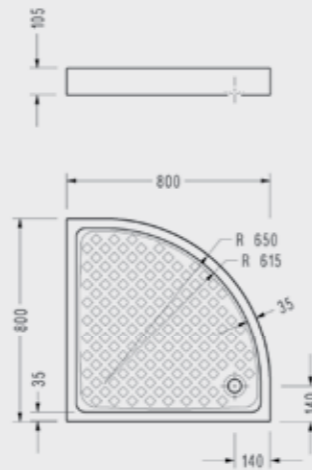

Rectangular Shower Tray (80x100 cm.)

4518

SEREL Shower Trays

Square Shower Tray (70x70 cm.)

	A	C	H
4108	700	140	105

4108

Square Shower Tray (80x80 cm.)

	A	C	H
4008	800	140	105

4008

Square Shower Tray (90x90 cm.)

4308

SEREL Shower Trays

Corner Shower Tray (90x90 cm.)

4408

Corner Shower Tray (80x80 cm.)

4208

Corner Shower Tray (80x80 cm.)

4228

Eleks Dış Ticaret A.Ş. reserves the right to change the appearance and technical details of their products.

SEREL Accessories

SEREL
HYGIENE
PLUS

Shelf (62,5 cm.)

ST14

Shelf (51 cm.)

E414

The images and technical drawings in the catalogue are for illustration purposes only.

Shelf (51 cm.)

FU14

Large Soap Holder (30,5 cm.)

FU10

Small Soap Holder (15 cm.)

FU13