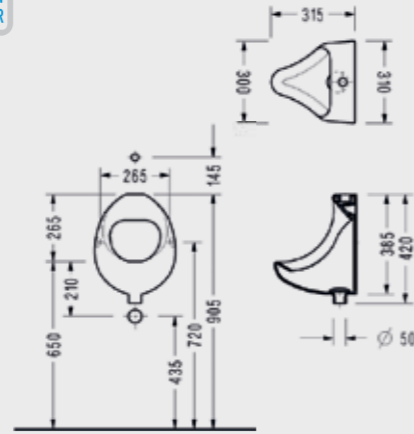

Top Flush Inlet Urinal

FULL FUNCTION WITH 1 LT WATER

0149 UZ

SEREL Luvi Urinal Wall Separators

GOOD DESIGN AWARD 2017

0160

SEREL Diagonal Urinal Wall Separators

DG20