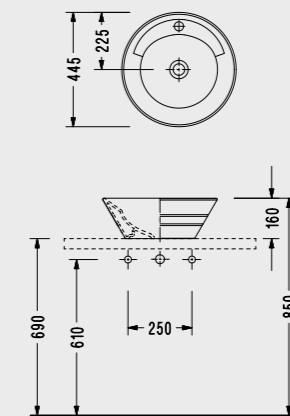

SEREL Poseidon

SEREL Poseidon Undercounter Washbasin (50,5 cm.)

SEREL
EASY
WASH

PS46

SEREL Poseidon Countertop Rectangular Washbasin (65,5 cm.)

SEREL
EASY
WASH

Tap holes are optional.

PS30

SEREL Poseidon Countertop Washbasin (Ø 44,5 cm.)

reddot design award
winner 2015

PS33

SEREL Poseidon Countertop Washbasin (60 cm.)

SEREL
EASY
WASH

PS32

SEREL Poseidon Countertop Washbasin (Ø 45 cm.)

PS35