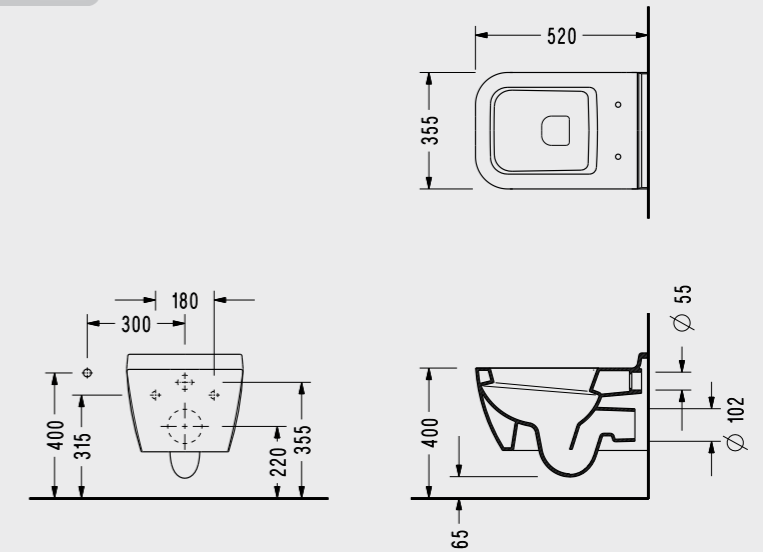

SEREL Rita Wall Hung WC Pan

Rita Wall Hung WC Pan (Red) RT10-530H	Rita Wall Hung WC Pan (Black) RT10-060H	Rita Wall Hung WC Pan (Beige) RT10-100H