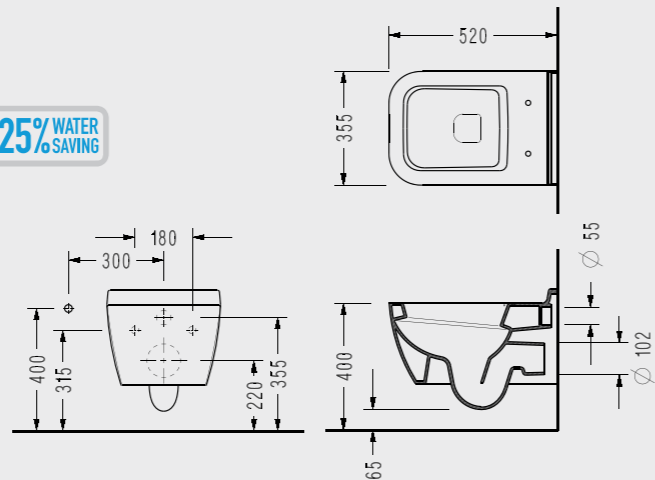

Ceramic Plug And Waste Siphon Unit

TP08

SEREL Rita Wall Hung WC Pan (52 cm.)