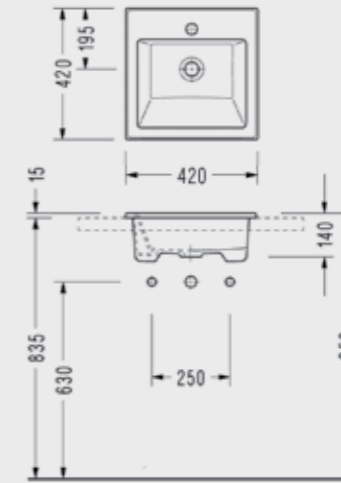

SEREL Minimal Countertop Washbasins (42 cm.)

3014