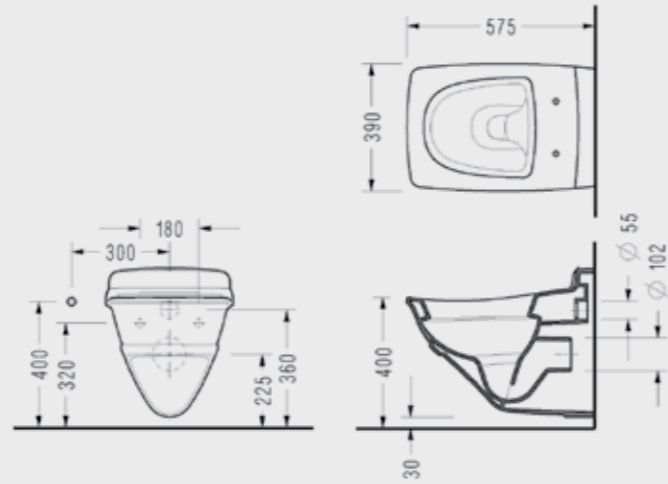

SEREL Marine

SEREL Marine Wall Hung WC Pan (57,5 cm.)

MR10