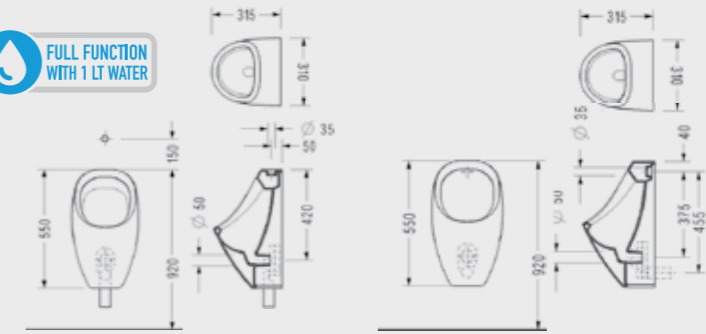

SEREL Urinals & Wall Separators

Urinal

Rear Flush Inlet Urinal	Top Flush Inlet Urinal	Siphon for Urinals
0139 AZ	0139 UZ	150400300079