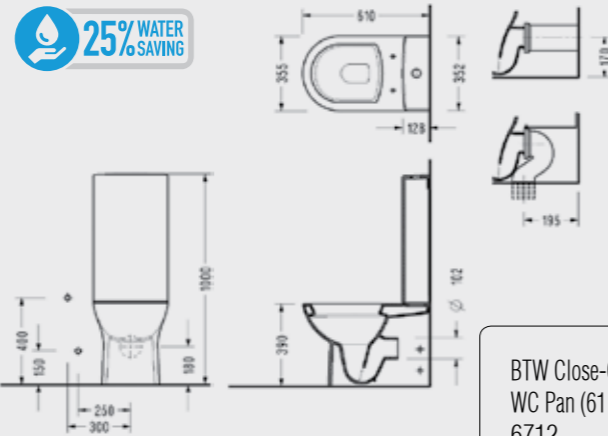

SEREL Friendly BTW Close-Coupled WC Pan (61 cm.) + SEREL Amadis Jacket Cistern

Compatible with 150400400169 Flush Mechanism for Jacket Cistern.

BTW Close-Coupled WC Pan (61 cm) 6712	Jacket Cistern AD46