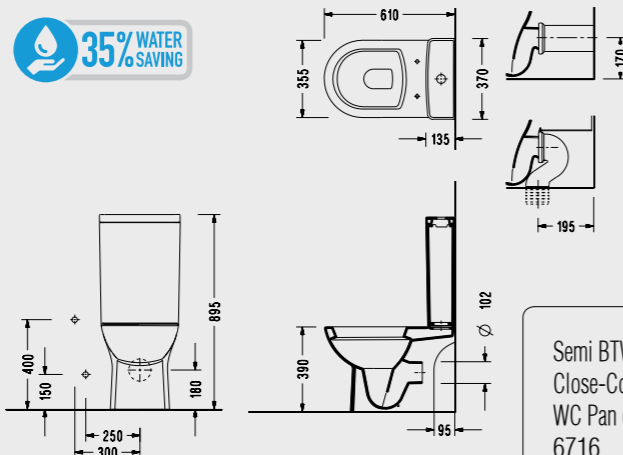

SEREL Friendly Semi BTW Close-Coupled WC Pan (61 cm.) + SEREL Amadis Tall Cistern

Compatible with 150400400002
Magnesia Flush Mechanism.

Semi BTW Close-Coupled WC Pan (61 cm) 6716	Tall Cistern AD29