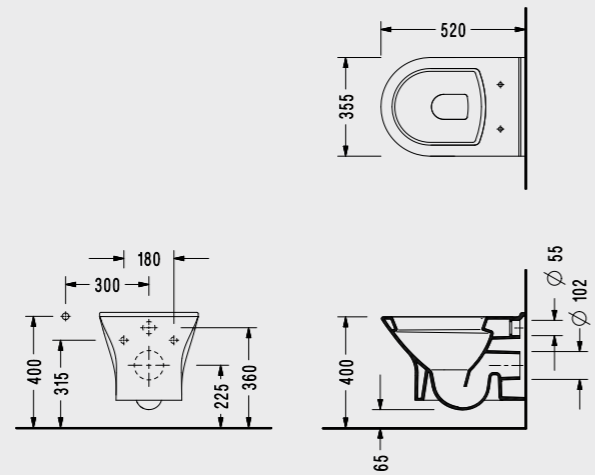

SEREL Vega Standard Seat and Cover

2208900002

SEREL Nita

SEREL Nita BTW Close-Coupled WC Pan (63 cm.) + SEREL Friendly Cistern

NT02

SEREL Nita Wall Hung WC Pan (52 cm.)

NT23

SEREL Nita