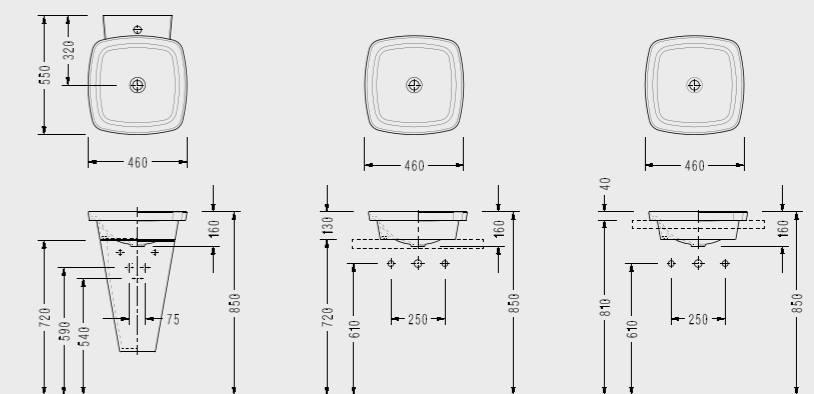

SEREL Helios Concept

HL35 Helios Usage Alternatives

HL36 Helios Usage Alternatives

HL34 Helios Child Washbasin Usage Alternatives

SEREL Helios

SEREL Helios Circular Washbasin (Ø 46 cm.)

HL35

SEREL Helios Square Washbasin (46 cm.)