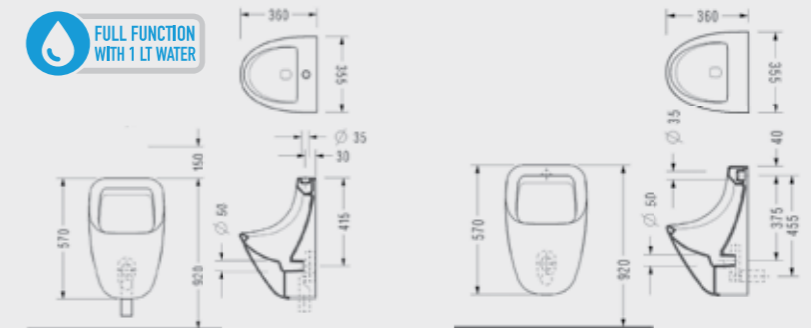

Urinal

Rear Flush Inlet Urinal	Top Flush Inlet Urinal	Siphon for Urinals
0129 AZ	0129 UZ	150400300079