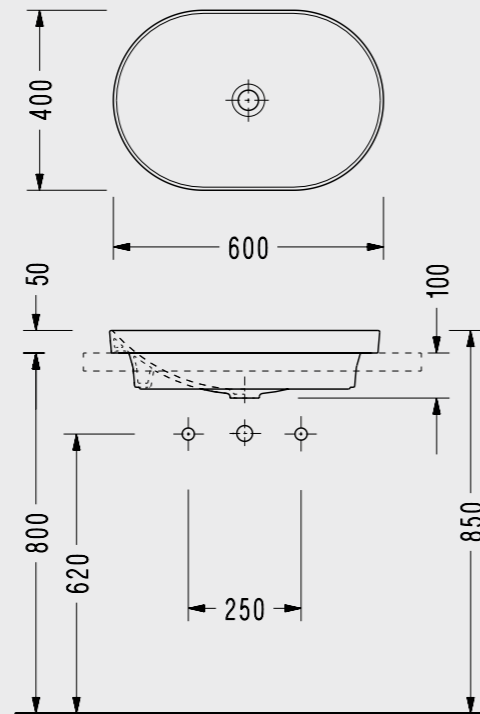

SEREL Sapphire Washbasin with Right Shelf (80 cm.)

Tap holes are optional.

SP35

SEREL Sapphire Countertop Built-in Slim Washbasin (60 cm.)

SP33

SEREL Sapphire Countertop Slim Washbasin (59,5 cm.)

SP46

SEREL Sapphire Countertop Slim Washbasin (50 cm.)