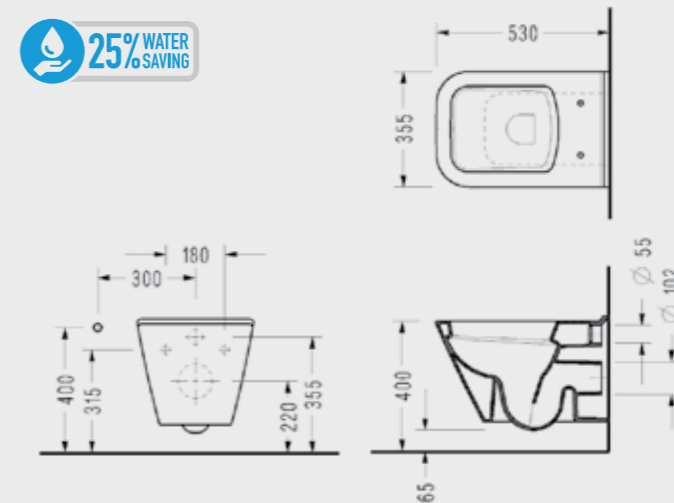

SEREL Diagonal BTW Close-Coupled WC Pan (66,5 cm.) + SEREL Diagonal Thin Cistern

Compatible with 150400400003
Kibele Flush Mechanism.

BTW Close-Coupled
WC Pan (66,5 cm)
DG02

Thin Cistern
DG48

SEREL Diagonal Wall Hung WC Pan (53 cm.)

DG10

SEREL Diagonal Single BTW WC Pan (56 cm.)

DG11

SEREL Diagonal Wall Hung Bidet (56 cm.)

DG19

SEREL Diagonal BTW Bidet (57 cm.)

DG03

SEREL Zeta Slim Silent Close Easy-Release Seat and Cover