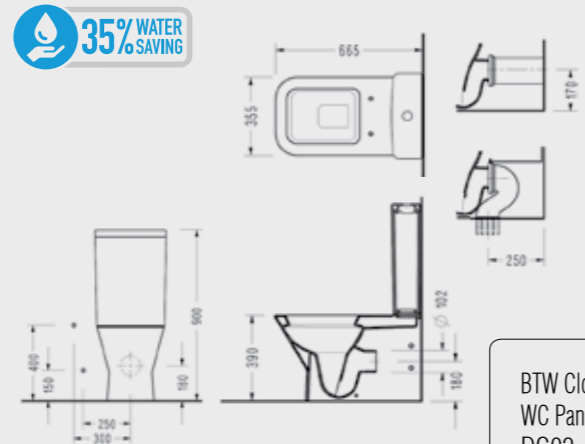

Ceramic Plug and Waste Siphon Unit

TP08

SEREL Diagonal BTW Close-Coupled WC Pan (66,5 cm.) + SEREL Amadis Jacket Cistern

Compatible with 150400400169
Flush Mechanism for Jacket Cistern.

BTW Close-Coupled
WC Pan (66,5 cm)
DG02

Jacket Cistern
AD46

SEREL Diagonal BTW Close-Coupled WC Pan (66,5 cm.) + SEREL Amadis Tall Cistern

Compatible with 150400400002
Magnesia Flush Mechanism.

BTW Close-Coupled
WC Pan (66,5 cm)
DG02

Tall Cistern
AD29