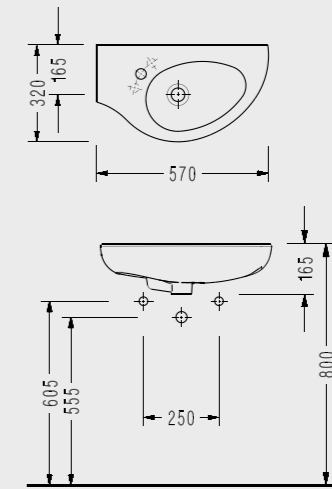

Tap holes are optional.

6740

SEREL Friendly Off-Set Right Washbasin (57 cm.)

6741

SEREL Friendly Off-Set Left Washbasin (57 cm.)

6742

SEREL Friendly Semi-Recessed Washbasin (51 cm.)

6734