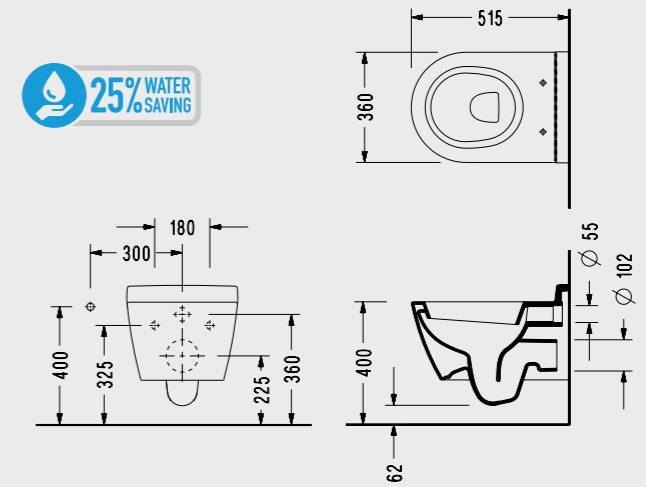

2276001002

SEREL Smart

SEREL
HYGIENE
PLUS

SEREL Smart BTW Close-Coupled WC Pan (66 cm.) + SEREL Smart Cistern

25% WATER SAVING

BTW Close-Coupled WC Pan (66 cm) SM02 | Cistern SM04

Compatible with 150400400003 Kibele and 150400400079 Niobe Flush Mechanisms.

SEREL Smart Semi BTW Close-Coupled WC Pan (66 cm.) + SEREL Smart Cistern

25% WATER SAVING

Semi BTW Close-Coupled WC Pan (66 cm) SM16 | Cistern SM04

Compatible with 150400400003 Kibele and 150400400079 Niobe Flush Mechanisms.

SEREL Smart

SEREL Smart Wall Hung WC Pan (51,5 cm.)

25% WATER SAVING

SM25

SEREL Smart Wall Hung WC Pan (52 cm.)

25% WATER SAVING

SM23

SEREL Smart Wall Hung WC Pan