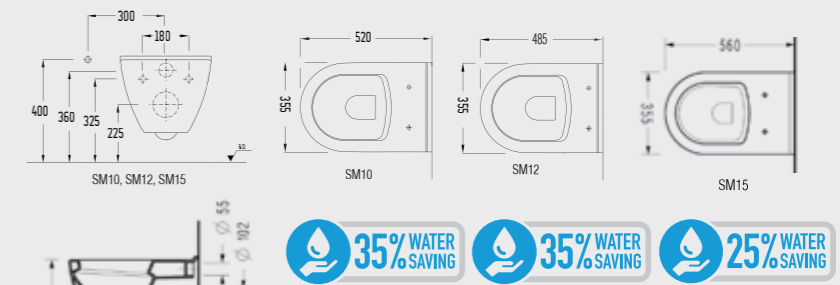

SEREL Smart Semi BTW Close-Coupled WC Pan (66 cm.) + SEREL Smart Cistern

25% WATER SAVING

Semi BTW Close-Coupled WC Pan (66 cm) SM16 | Cistern SM04

Compatible with 150400400003 Kibele and 150400400079 Niobe Flush Mechanisms.

SEREL Smart

SEREL Smart Wall Hung WC Pan (51,5 cm.)

25% WATER SAVING

SM25

SEREL Smart Wall Hung WC Pan (52 cm.)

25% WATER SAVING

SM23

SEREL Smart Wall Hung WC Pan

Wall Hung WC Pan (52 cm) SM10

Wall Hung WC Pan (48,5 cm) SM12

Wall Hung WC Pan (56 cm) SM15

SEREL Smart Wall Hung WC Pan (52 cm.)

SEREL
PURE
WASH

SM46

SEREL Smart Wall Hung WC Pan (52 cm.)

SEREL
PURE
WASH