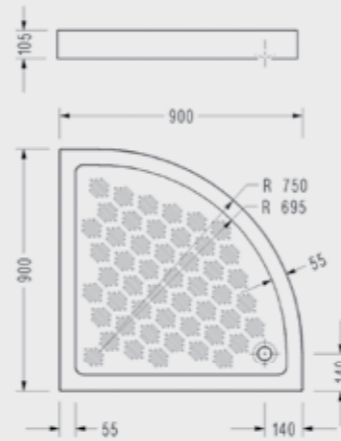

Rectangular Shower Tray (80x100 cm.)

4518

SEREL Shower Trays

Square Shower Tray (70x70 cm.)

	A	C	H
4108	700	140	105

4108

Square Shower Tray (80x80 cm.)

	A	C	H
4008	800	140	105

4008

Square Shower Tray (90x90 cm.)

4308

SEREL Shower Trays

Corner Shower Tray (90x90 cm.)

4408

Corner Shower Tray (80x80 cm.)

4208

Corner Shower Tray (80x80 cm.)

4228

Eleks Dış Ticaret A.Ş. reserves the right to change the appearance and technical details of their products.

SEREL Accessories

SEREL
HYGIENE
PLUS

Shelf (62,5 cm.)

ST14

Shelf (51 cm.)

E414

The images and technical drawings in the catalogue are for illustration purposes only.

Shelf (51 cm.)

FU14

Large Soap Holder (30,5 cm.)

FU10

Small Soap Holder (15 cm.)

FU13