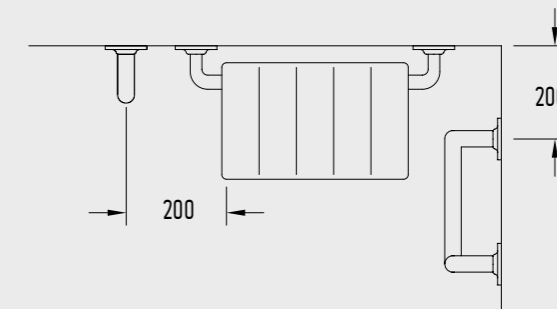

Hinged Shower Seat