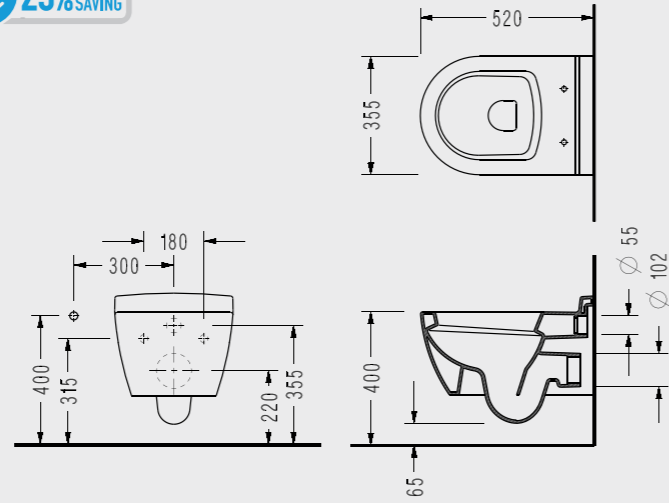

SP36

SEREL Sapphire Countertop Slim Washbasin with Right Shelf (50 cm.)

Tap holes are optional.

SP40

SEREL Sapphire Wall Hung WC Pan (52 cm.)

SP10

SEREL Beta Slim Silent Close Easy-Release Seat and Cover

SEREL® EasyRelease®
SEREL® SilentClose®