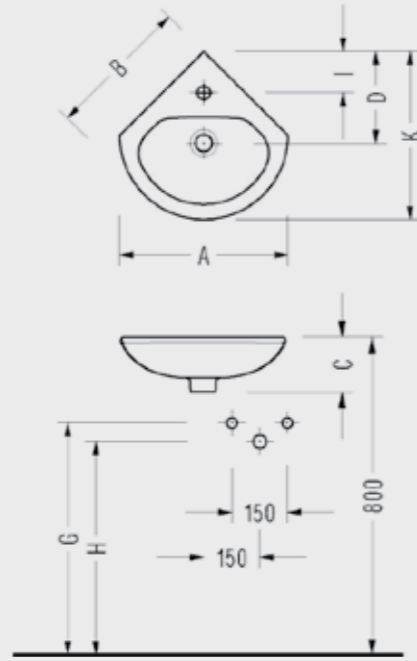

SEREL Friendly Corner Washbasin