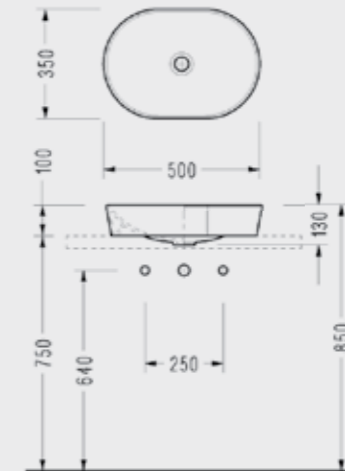

SEREL Sapphire Washbasin with Right Shelf (80 cm.)

Tap holes are optional.

SP35

SEREL Sapphire Countertop Built-in Slim Washbasin (60 cm.)

SP33

SEREL Sapphire Countertop Slim Washbasin (59,5 cm.)

SP46

SEREL Sapphire Countertop Slim Washbasin (50 cm.)