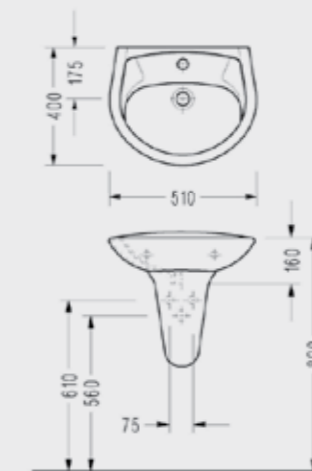

Washbasin (51 cm) 2841	Semi Pedestal 2822