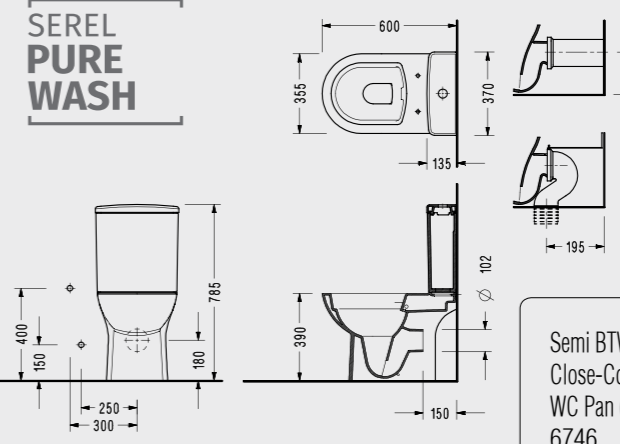

SEREL Friendly Semi BTW Close-Coupled WC Pan (60 cm.) + SEREL Friendly Cistern

Compatible with 150400400003
Kibebe Flush Mechanism.

Semi BTW Close-Coupled WC Pan (60 cm) 6746	Cistern 6748