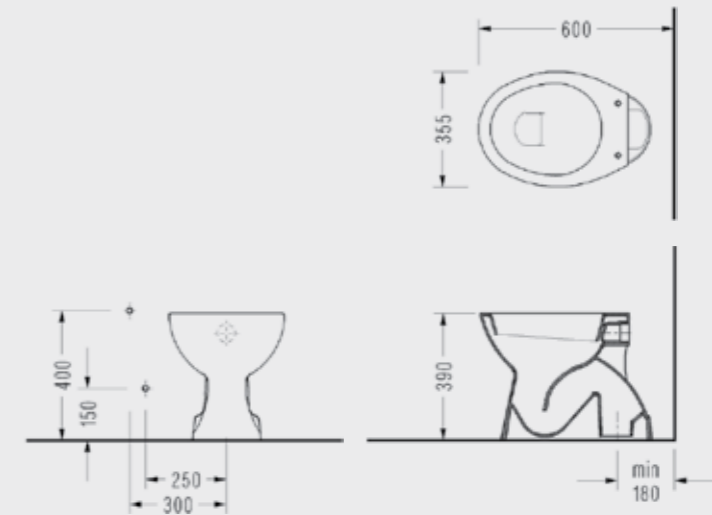

Squatting Pan (50x60 cm.)

Rear Flush Inlet Squatting
Pan (50x60 cm)
0417 AR

Top Flush Inlet Squatting
Pan (50x60 cm)
0417 US

SEREL WC Pans

SEREL
HYGIENE
PLUS

S-Trap Single WC Pan (53 cm.)

0602

P-Trap Single WC Pan (46 cm.)