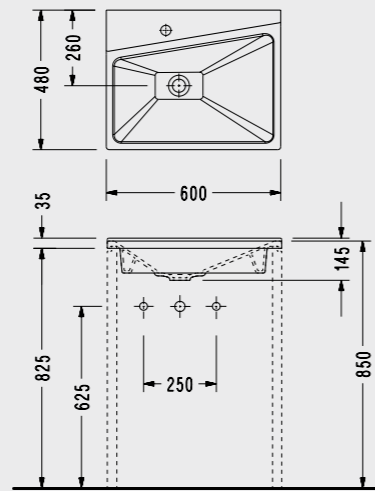

SEREL 4Life Monoblock Wall Hung Washbasin (48,5 cm.) (Black Decor)

FL37-SYPR

SEREL 4Life Semi Countertop Washbasin (60 cm.)

FL44

SEREL 4Life Countertop Washbasin (60 cm.)

FL01

SEREL 4Life Ceramic Plug And Waste Siphon Unit