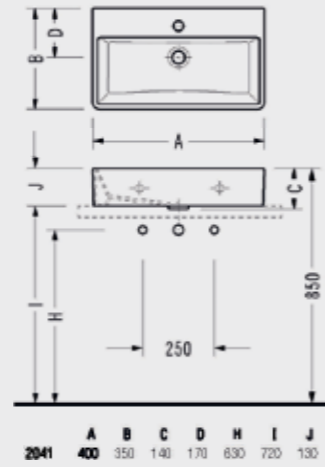

SEREL Minimal Washbasins

SEREL Minimal Rectangular Washbasin (40 cm.)