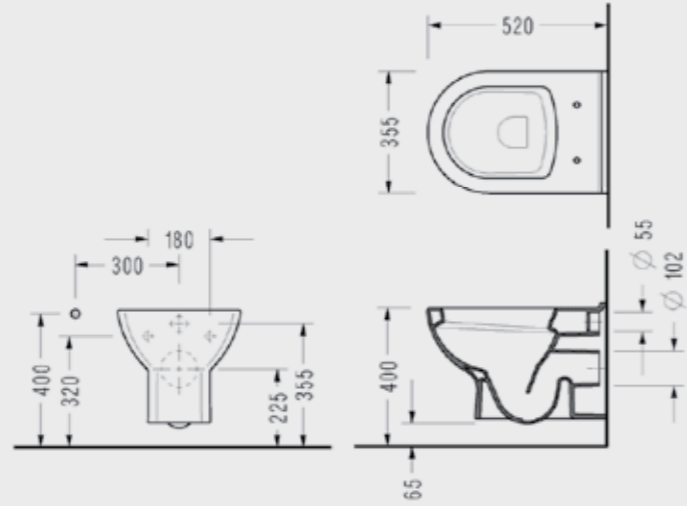

SEREL Friendly Wall Hung WC Pan (52 cm.)