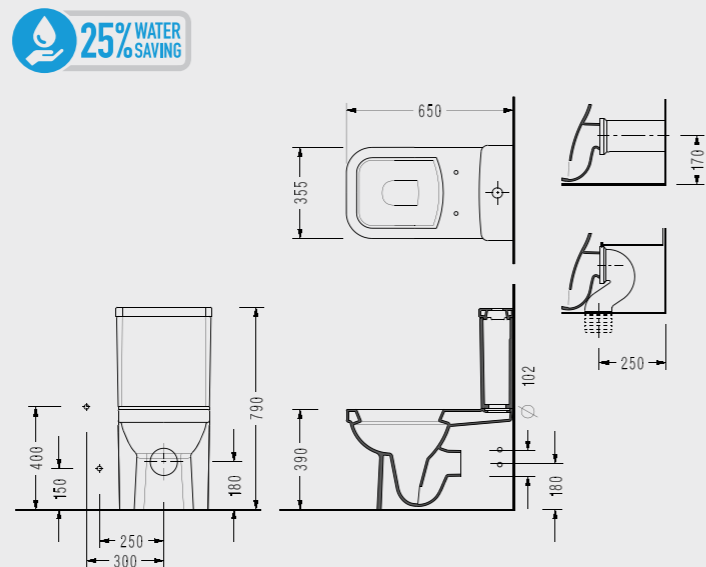

SEREL Star BTW Close-Coupled WC Pan (65 cm.) + SEREL Diagonal Thin Cistern

Compatible with 150400400003 Kibebe Flush Mechanism.

BTW Close-Coupled WC Pan (65 cm) SA02	Thin Cistern DG48