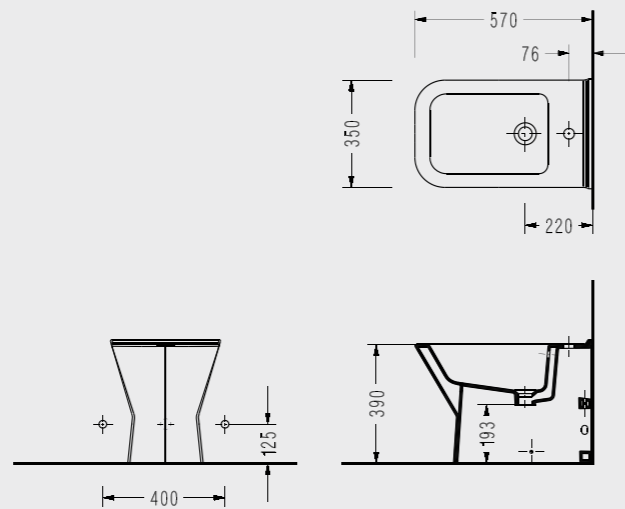

SEREL Diagonal BTW Close-Coupled WC Pan (66,5 cm.) + SEREL Diagonal Thin Cistern

Compatible with 150400400003
Kibele Flush Mechanism.

BTW Close-Coupled
WC Pan (66,5 cm)
DG02

Thin Cistern
DG48

SEREL Diagonal Wall Hung WC Pan (53 cm.)

DG10

SEREL Diagonal Single BTW WC Pan (56 cm.)

DG11

SEREL Diagonal Wall Hung Bidet (56 cm.)

DG19

SEREL Diagonal BTW Bidet (57 cm.)

DG03

SEREL Zeta Slim Silent Close Easy-Release Seat and Cover