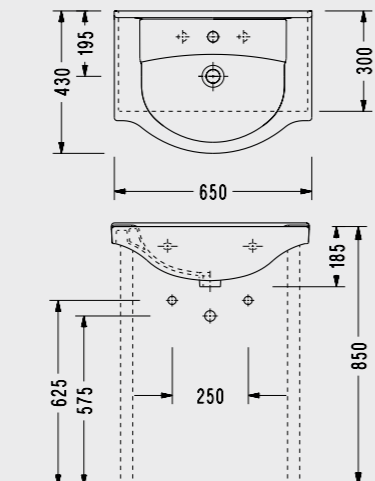

Washbasin with Shelf (65 cm.)

1842

Eleks Dış Ticaret A.Ş. reserves the right to change the appearance and technical details of their products.