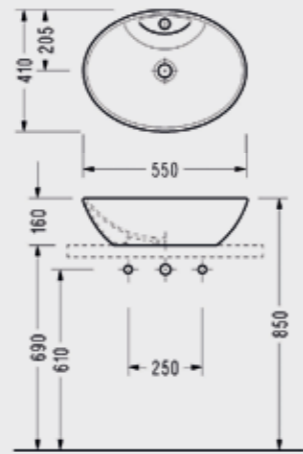

1634

SEREL Minimal Cylindrical Washbasin (Ø 46 cm.)

2025

SEREL Minimal Washbasins

SEREL Minimal Cylindrical Washbasin (Ø 45 cm.)

2054

SEREL Minimal Pot Washbasin (Ø 45 cm.)

2012

SEREL Chamonix Pot Washbasin (55 cm.)

CH33

SEREL Minimal Washbasins

SEREL Chamonix Pot Washbasin (55 cm.)

CH34

SEREL Chamonix Washbasin with Triangular Stand (55 cm.)

CH01

SEREL Minimal Square Pot Washbasin (38,5 cm.)