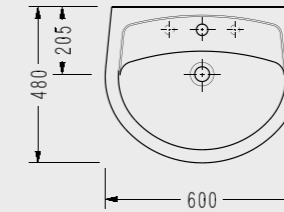

Washbasin
(60 cm)
6301

Common
Full Pedestal
F005

Common
Semi Pedestal
F021

The images and technical drawings in the catalogue are for illustration purposes only.