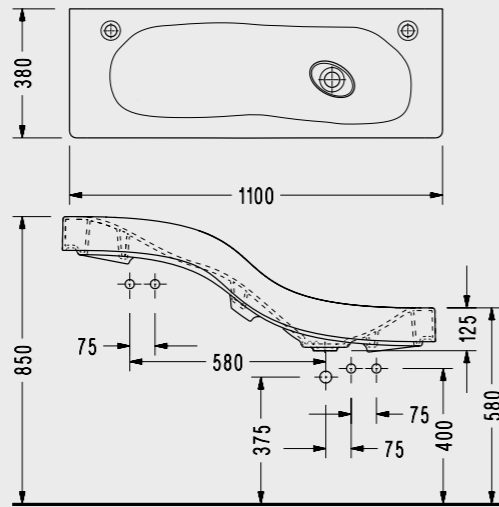

SEREL Purity Wall Hung WC Pan (52.5 cm.)

PR10

SEREL Beta Slim Silent Close Easy-Release Seat and Cover

SEREL® EasyRelease®
SEREL® SilentClose®

223BS00002

SEREL Wave

SEREL Wave Washbasin (110 cm.)

3020