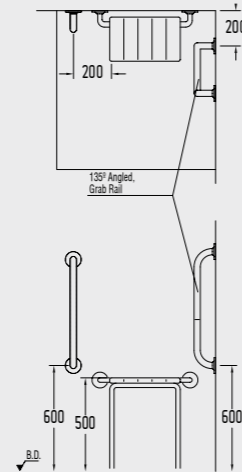

2276001002

Grab Rail for Washbasin

60 cm. 150400300105 | 40 cm. 150400300396

135° Angled Grab Rail for Bathtub

150400300106

90° Angled Grab Rail for WC Pan

150400300107

Hinged Grab Rail for WC Pan with Toilet Paper Holder