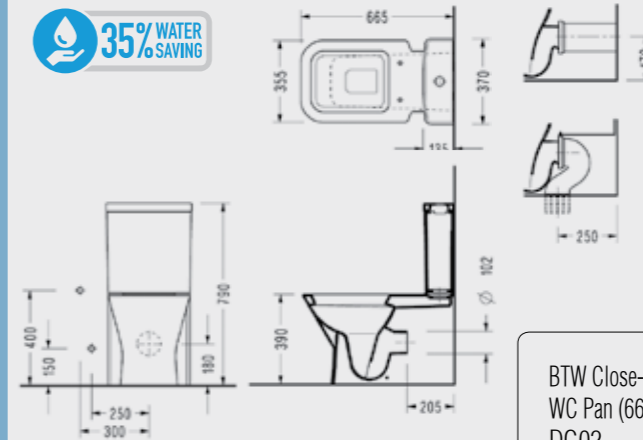

Jacket Cistern
AD46

SEREL Diagonal BTW Close-Coupled WC Pan (66,5 cm.) + SEREL Amadis Tall Cistern

Compatible with 150400400002
Magnesia Flush Mechanism.

BTW Close-Coupled
WC Pan (66,5 cm)
DG02

Tall Cistern
AD29

SEREL Diagonal BTW Close-Coupled WC Pan (66,5 cm.) + SEREL Diagonal Thin Cistern

Compatible with 150400400003
Kibele Flush Mechanism.

BTW Close-Coupled
WC Pan (66,5 cm)
DG02

Thin Cistern
DG48

SEREL Diagonal Wall Hung WC Pan (53 cm.)