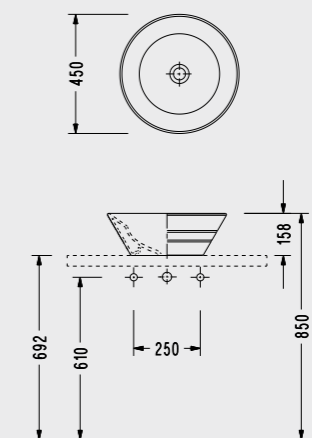

SEREL Poseidon Countertop Washbasin (Ø 44,5 cm.)

reddot design award
winner 2015

PS33

SEREL Poseidon Countertop Washbasin (60 cm.)

SEREL
EASY
WASH

PS32

SEREL Poseidon Countertop Washbasin (Ø 45 cm.)

PS35