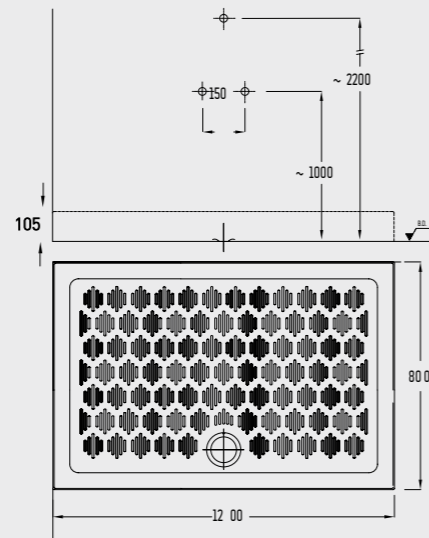

Urinal Wall Separators

0140

Urinal Wall Separators

0120

SEREL Shower Trays

SEREL
HYGIENE
PLUS

Rectangular Shower Tray (80x120 cm.)

4508

Rectangular Shower Tray (80x100 cm.)

4518

SEREL Shower Trays

Square Shower Tray (70x70 cm.)

	A	C	H
4108	700	140	105

4108

Square Shower Tray (80x80 cm.)

	A	C	H
4008	800	140	105