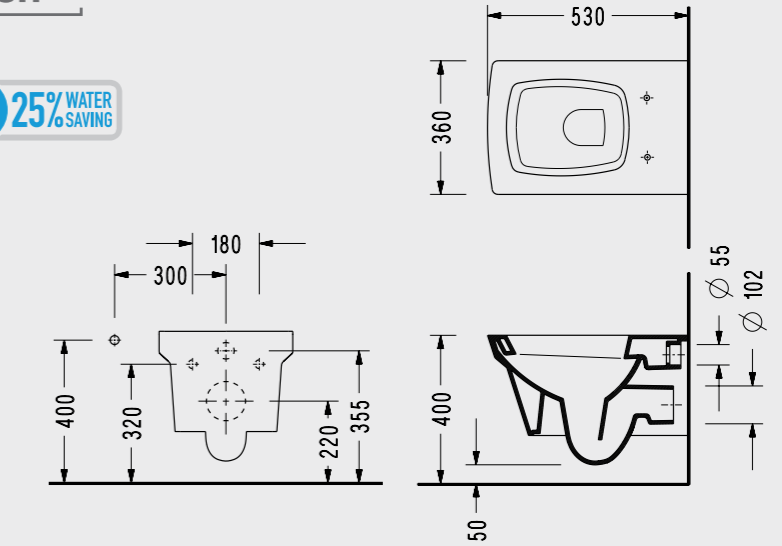

SEREL
EASY
WASH

FL10