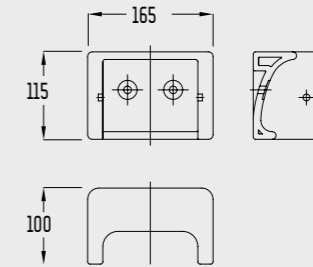

Paper Holder