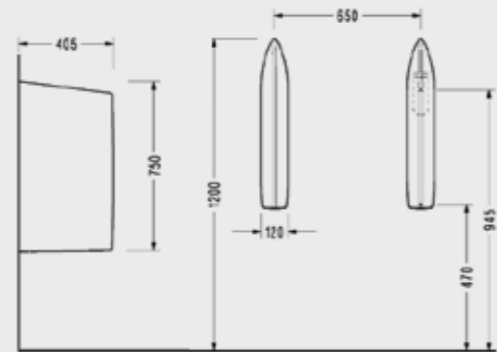

Top Flush Inlet Urinal

FULL FUNCTION WITH 1 LT WATER

0149 UZ

SEREL Luvi Urinal Wall Separators

GOOD DESIGN AWARD 2017

0160

SEREL Diagonal Urinal Wall Separators

DG20