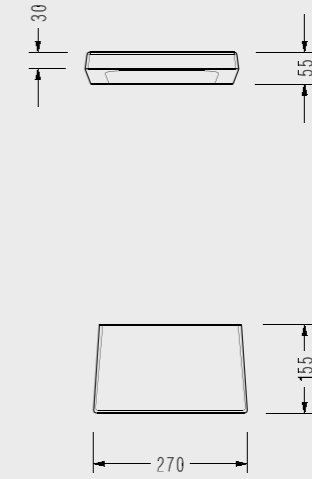

HL36

SEREL Helios Circular Washbasin (Ø 37 cm.)

HL34

SEREL Helios Semi Pedestal

HL22

SEREL Helios Shelf

H414

SEREL Helios Shelf