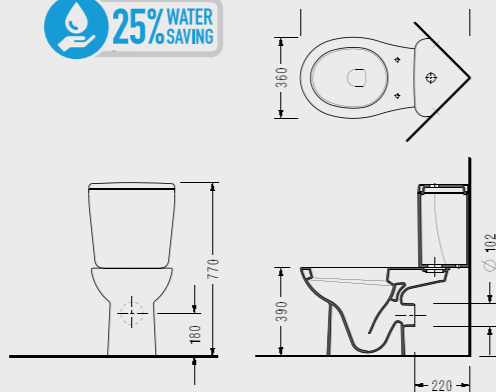

2276001002

SEREL Friendly P-Trap Close-Coupled WC Pan (63,5 cm.)

Compatible with 150400400003 Kibebe and 150400400079 Niobe Flush Mechanisms.

P-Trap Close-Coupled WC Pan (63,5 cm) 6706	Cistern 6704
---	-----------------

SEREL Friendly P-Trap Close-Coupled WC Pan (63,5 cm.)

Compatible with 150400400003 Kibebe and 150400400079 Niobe Flush Mechanisms.

P-Trap Close-Coupled WC Pan (63,5 cm) 6706	Corner Cistern 6724
---	------------------------