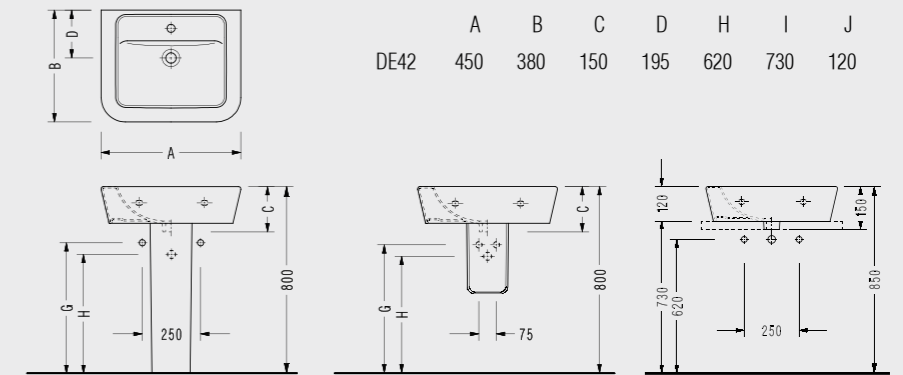

SEREL Star

SEREL Delta Slim Washbasin (45 cm.)

Washbasin (45 cm) DE42	Full Pedestal DE05	Semi Pedestal DE21