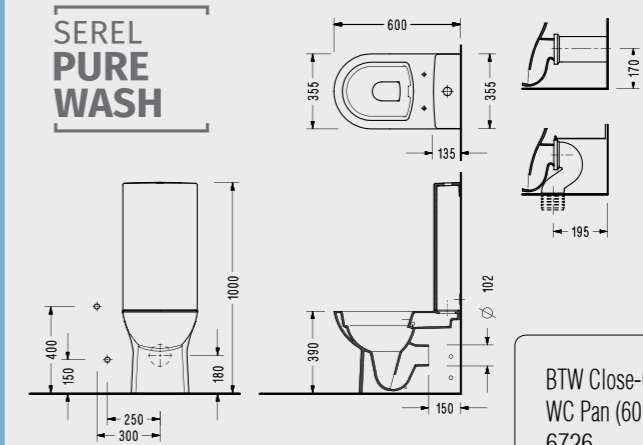

SEREL Friendly BTW Close-Coupled WC Pan (60 cm.) + SEREL Amadis Jacket Cistern

Compatible with 150400400169 Flush Mechanism for Jacket Cistern.

BTW Close-Coupled WC Pan (60 cm) 6726	Jacket Cistern AD46