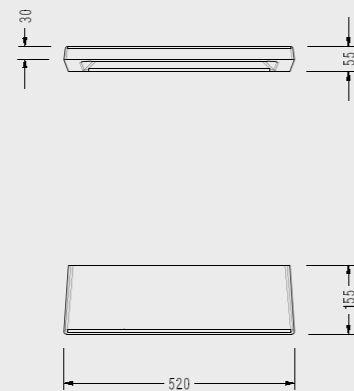

HL36

SEREL Helios Circular Washbasin (Ø 37 cm.)

HL34

SEREL Helios Semi Pedestal

HL22

SEREL Helios Shelf

H414

SEREL Helios Shelf