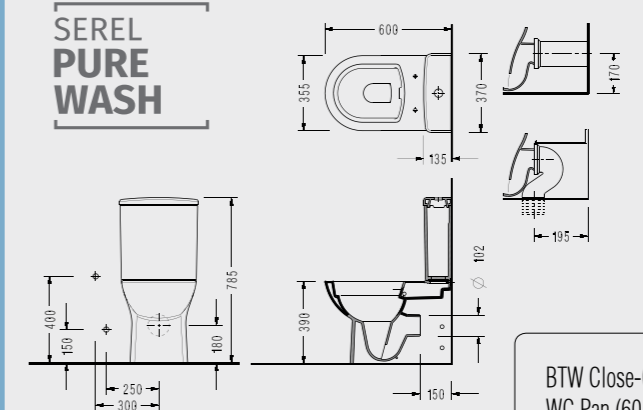

SEREL Friendly BTW Close-Coupled WC Pan (60 cm.) + SEREL Friendly Cistern

Compatible with 150400400003 Kibebe Flush Mechanism.

BTW Close-Coupled WC Pan (60 cm) 6726	Cistern 6748