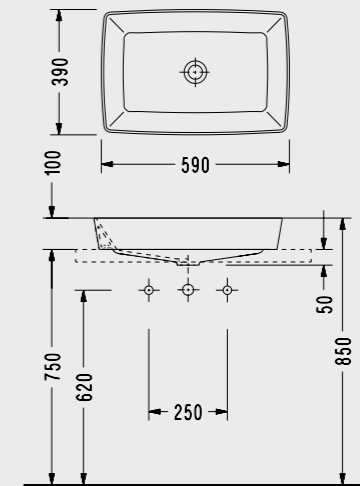

RT42

SEREL Rita

SEREL Rita Countertop Slim Washbasin (60 cm.)

RT30

SEREL Rita Countertop Slim Washbasin (59 cm.)

RT47

SEREL Rita Countertop Built-In Slim Washbasin (60 cm.)

RT34