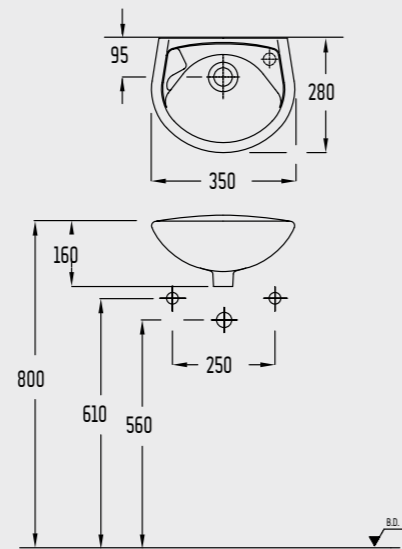

2641

Washbasin (45 cm.)