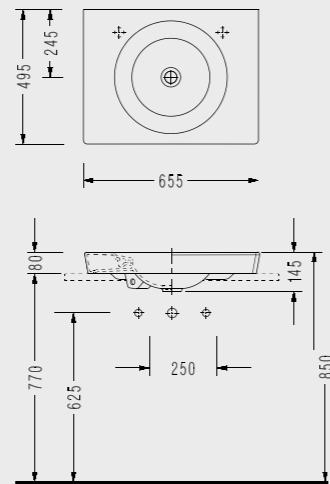

SEREL Poseidon

SEREL Poseidon Undercounter Washbasin (50,5 cm.)

SEREL
EASY
WASH

PS46

SEREL Poseidon Countertop Rectangular Washbasin (65,5 cm.)

SEREL
EASY
WASH

Tap holes are optional.

PS30

SEREL Poseidon Countertop Washbasin (Ø 44,5 cm.)

reddot design award
winner 2015

PS33

SEREL Poseidon Countertop Washbasin (60 cm.)

SEREL
EASY
WASH

PS32

SEREL Poseidon Countertop Washbasin (Ø 45 cm.)

PS35