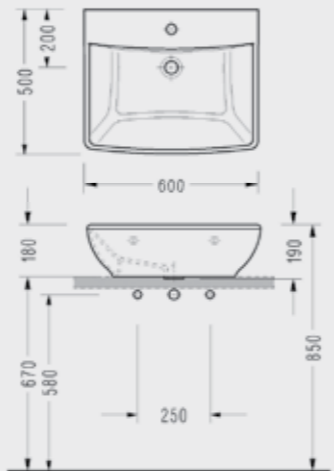

SEREL Minimal Countertop Washbasin (60 cm.)