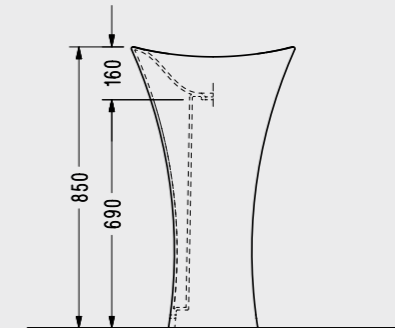

SEREL Poseidon

SEREL Poseidon Wall Hung WC Pan (53 cm.)

SEREL
EASY
WASH

PS10

SEREL Beta Slim Silent Close Easy-Release Seat and Cover

SEREL® EasyRelease®
SEREL® SilentClose®

223BS00002

SEREL Free Standing

SEREL
HYGIENE
PLUS

SEREL Freestanding Washbasin (Ø49,5 cm.)

1901