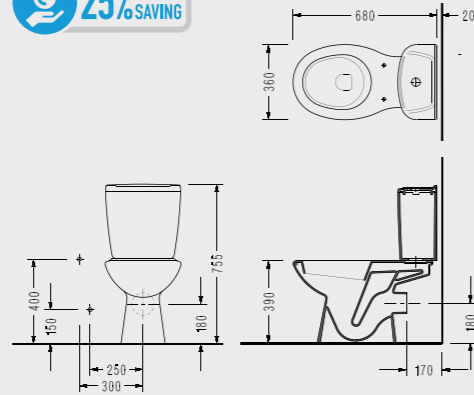

P-Trap Close-Coupled WC Pan (68 cm) 6316	Cistern MN04