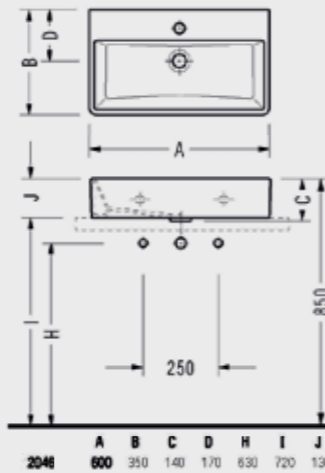

SEREL Minimal Rectangular Washbasin (60 cm.)