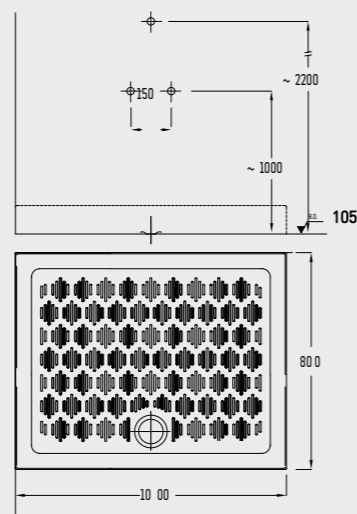

Rectangular Shower Tray (80x100 cm.)

4518

SEREL Shower Trays

Square Shower Tray (70x70 cm.)

	A	C	H
4108	700	140	105

4108

Square Shower Tray (80x80 cm.)

	A	C	H
4008	800	140	105