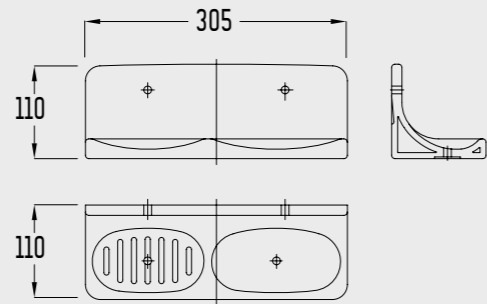

Corner Shower Tray (80x80 cm.)

4228

Eleks Dış Ticaret A.Ş. reserves the right to change the appearance and technical details of their products.

SEREL Accessories

SEREL
HYGIENE
PLUS

Shelf (62,5 cm.)

ST14

Shelf (51 cm.)

E414

The images and technical drawings in the catalogue are for illustration purposes only.

Shelf (51 cm.)

FU14

Large Soap Holder (30,5 cm.)

FU10

Small Soap Holder (15 cm.)

FU13