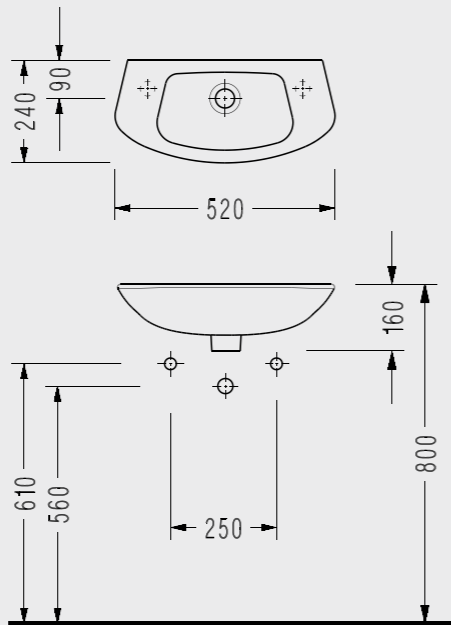

SEREL Friendly Cloakroom Washbasin (52 cm.)

Tap holes are optional.