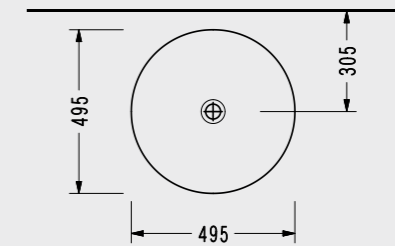

SEREL Poseidon

SEREL Poseidon Wall Hung WC Pan (53 cm.)

SEREL
EASY
WASH

PS10

SEREL Beta Slim Silent Close Easy-Release Seat and Cover

SEREL® EasyRelease®
SEREL® SilentClose®

223BS00002

SEREL Free Standing

SEREL
HYGIENE
PLUS

SEREL Freestanding Washbasin (Ø49,5 cm.)

1901