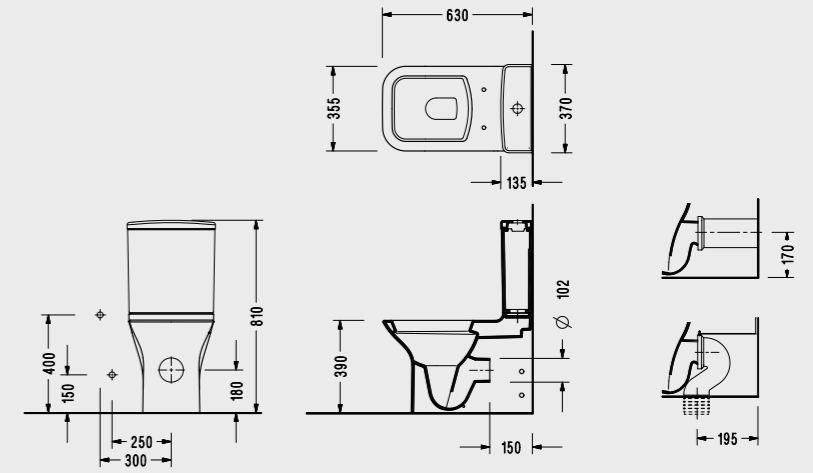

SEREL Vega Standard Seat and Cover

2208900002

SEREL Nita

SEREL Nita BTW Close-Coupled WC Pan (63 cm.) + SEREL Friendly Cistern

NT02

SEREL Nita Wall Hung WC Pan (52 cm.)

NT23

SEREL Nita

SEREL Nita BTW Close-Coupled WC Pan (63 cm.) + SEREL Friendly Cistern

NT12

SEREL Nita Wall Hung WC Pan (52 cm.)

NT10

SEREL Beta Slim Silent Close Easy-Release Seat and Cover

SEREL® EasyRelease®
SEREL® SilentClose®