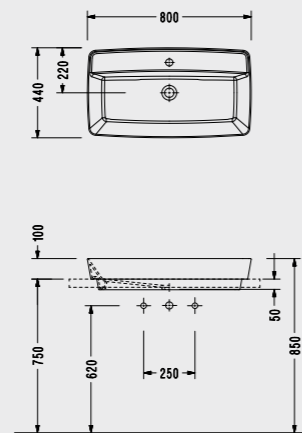

RT32

SEREL Rita Countertop Slim Washbasin (80 cm.)