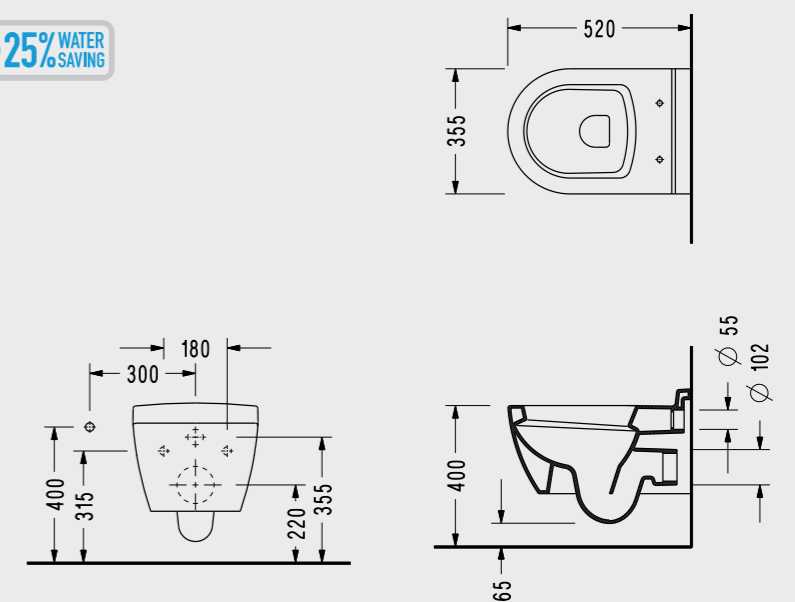

SEREL Sapphire Wall Hung WC Pan

Sapphire Wall Hung WC Pan (Red) SP10-530H	Sapphire Wall Hung WC Pan (Black) SP10-060H	Sapphire Wall Hung WC Pan (Beige) SP10-100H