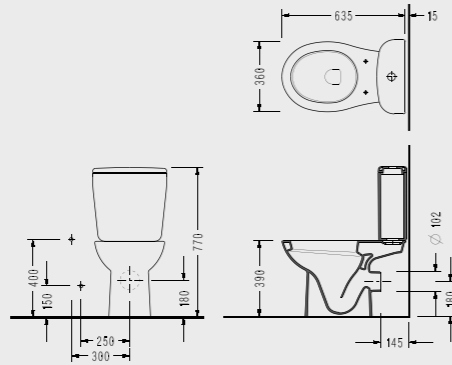

SEREL Friendly P-Trap Close-Coupled WC Pan (63,5 cm.)

Compatible with 150400400003 Kibebe and 150400400079 Niobe Flush Mechanisms.

P-Trap Close-Coupled WC Pan (63,5 cm) 6706	Cistern 6704

SEREL Friendly P-Trap Close-Coupled WC Pan (63,5 cm.)

Compatible with 150400400003 Kibebe and 150400400079 Niobe Flush Mechanisms.

P-Trap Close-Coupled WC Pan (63,5 cm) 6706	Corner Cistern 6724

SEREL Friendly Single BTW WC Pan (48 cm.)

6711

SEREL Alpha Silent Close Easy-Release Seat and Cover

SEREL® EasyRelease®
SEREL® SilentClose®

223AF00002

SEREL Gediz Silent Close Easy-Release Seat and Cover

2276100002