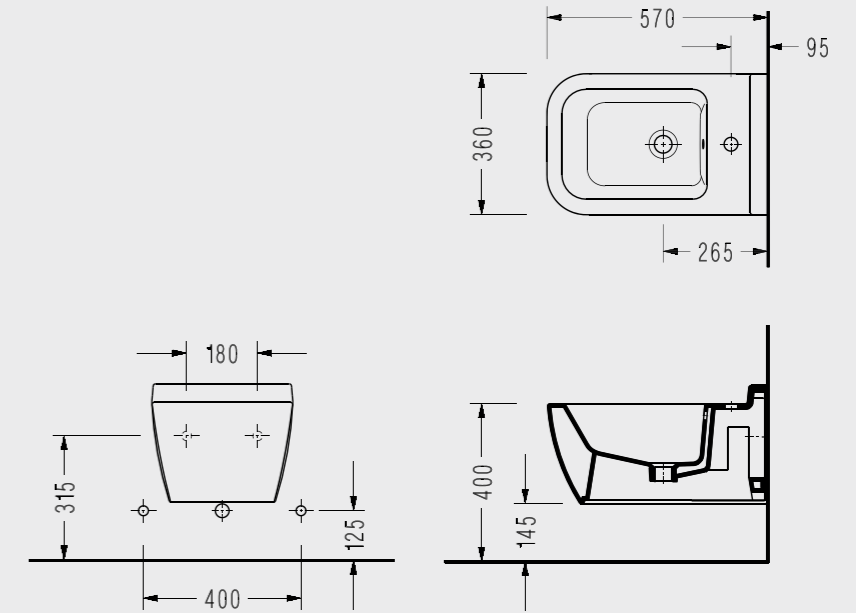

Ceramic Plug And Waste Siphon Unit

TP08

SEREL Rita Wall Hung WC Pan (52 cm.)

RT10

SEREL Rita Wall Hung Bidet (57 cm.)

RT19

SEREL Zeta Slim Silent Close Easy-Release Seat and Cover

SEREL® EasyRelease®
SEREL® SilentClose®