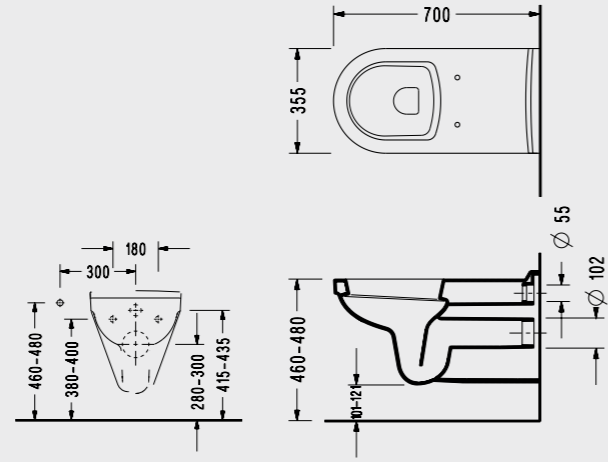

2044

SEREL Minimal Countertop Washbasin (60 cm.)

2045

SEREL Disabled Series

SEREL
HYGIENE
PLUS

SEREL Disabled Washbasin (67,5 cm.)

3044

SEREL Disabled Wall Hung WC Pan (70 cm.)