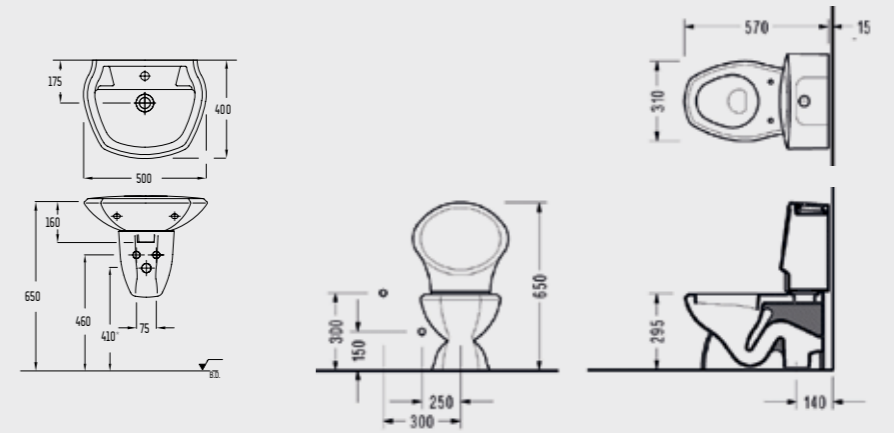

SEREL Children

SEREL Children Mushroom Decor

Washbasin (50 cm) 8701 MNTR	Semi Pedestal 8721 MNTR	S-Trap Close-Coupled WC Pan (57 cm) 8702 MNTR	Cistern 8704 MNTR