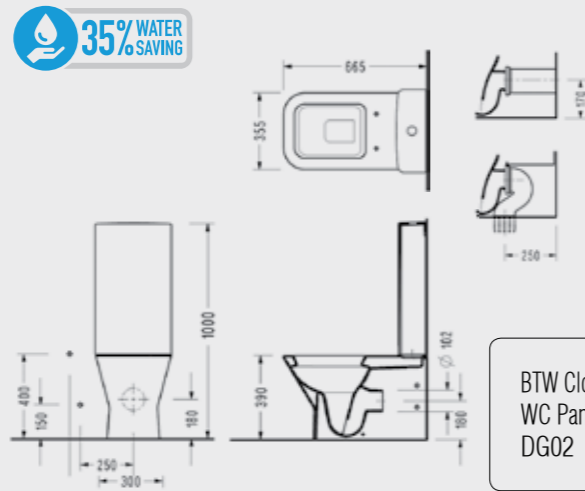

Ceramic Plug and Waste Siphon Unit

TP08

SEREL Diagonal BTW Close-Coupled WC Pan (66,5 cm.) + SEREL Amadis Jacket Cistern

Compatible with 150400400169
Flush Mechanism for Jacket Cistern.

BTW Close-Coupled
WC Pan (66,5 cm)
DG02

Jacket Cistern
AD46

SEREL Diagonal BTW Close-Coupled WC Pan (66,5 cm.) + SEREL Amadis Tall Cistern

Compatible with 150400400002
Magnesia Flush Mechanism.

BTW Close-Coupled
WC Pan (66,5 cm)
DG02

Tall Cistern
AD29

SEREL Diagonal BTW Close-Coupled WC Pan (66,5 cm.) + SEREL Diagonal Thin Cistern

Compatible with 150400400003
Kibele Flush Mechanism.

BTW Close-Coupled
WC Pan (66,5 cm)
DG02

Thin Cistern
DG48

SEREL Diagonal Wall Hung WC Pan (53 cm.)