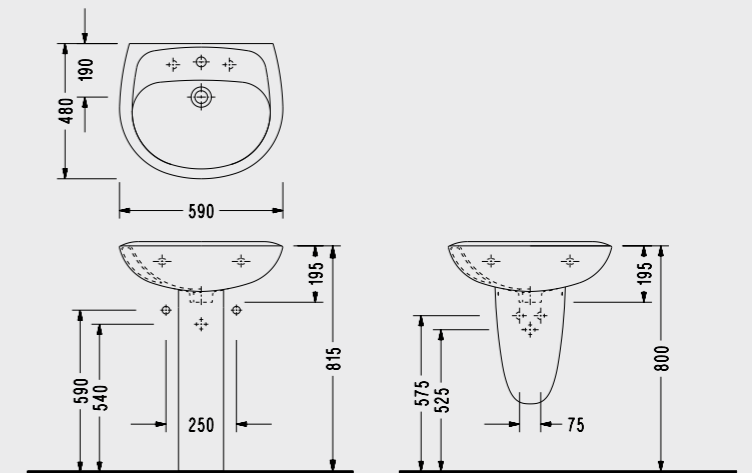

223AF00002

SEREL Gediz Standard Adjustable Hinged Seat and Cover

2276100002

SEREL Mio

SEREL
HYGIENE
PLUS

SEREL Mio Washbasin (59 cm.)

Washbasin (59 cm) MY01	Full Pedestal F005	Semi Pedestal F021
------------------------	--------------------	--------------------