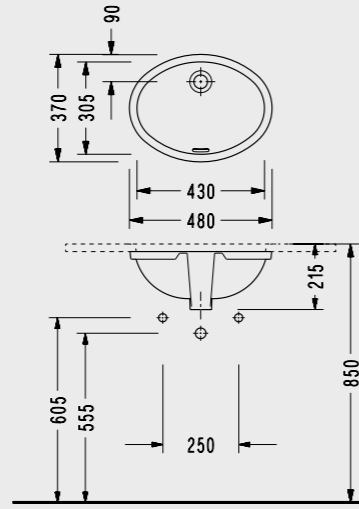

0561

Undercounter Oval Washbasin (49,5 cm.)

0571

The images and technical drawings in the catalogue are for illustration purposes only.

SEREL Vanity Washbasins

Undercounter Ellipse Washbasin (43 cm.)

0551

Undercounter Ellipse Washbasin (52 cm.)