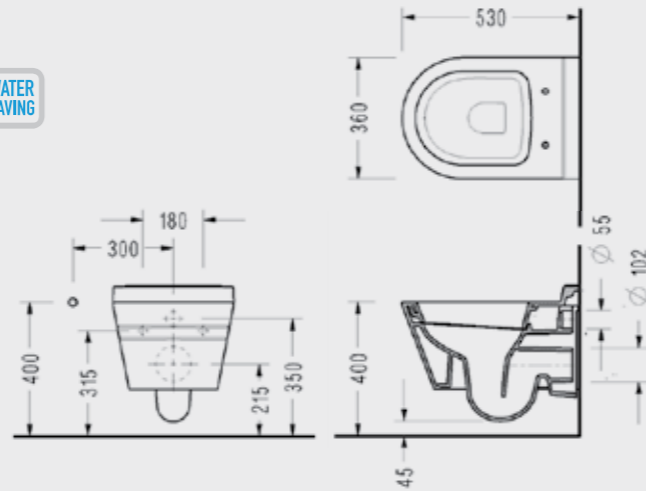

SEREL Poseidon Countertop Washbasin (Ø 44,5 cm.)

reddot design award
winner 2015

PS33

SEREL Poseidon Countertop Washbasin (60 cm.)

SEREL
EASY
WASH

PS32

SEREL Poseidon Countertop Washbasin (Ø 45 cm.)

PS35

SEREL Poseidon

SEREL Poseidon Wall Hung WC Pan (53 cm.)

SEREL
EASY
WASH

PS10

SEREL Beta Slim Silent Close Easy-Release Seat and Cover

SEREL® EasyRelease®
SEREL® SilentClose®

223BS00002

SEREL Free Standing