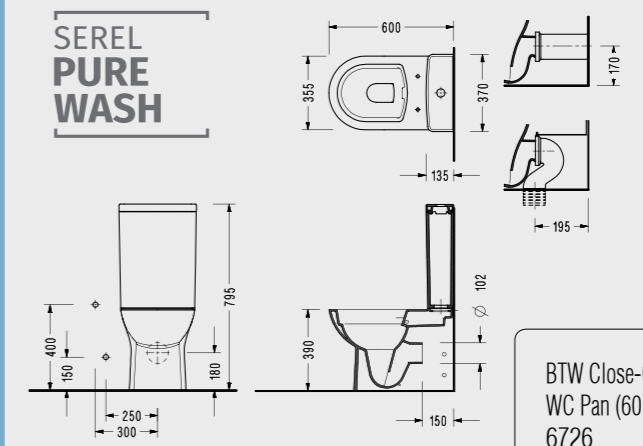

SEREL Friendly BTW Close-Coupled WC Pan (60 cm.) + SEREL Amadis Tall Cistern

Compatible with 150400400002 Magnesia Flush Mechanism.

BTW Close-Coupled WC Pan (60 cm) 6726	Tall Cistern AD29