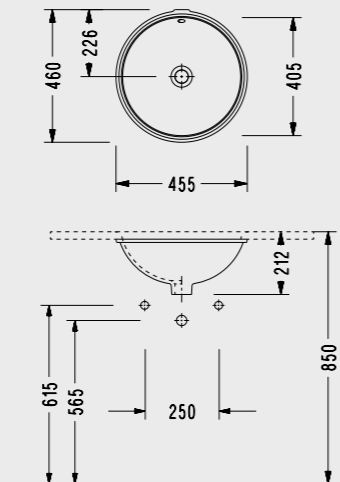

Undercounter Circular Washbasin (40,5 cm.)

0591

Eleks Dış Ticaret A.Ş. reserves the right to change the appearance and technical details of their products.