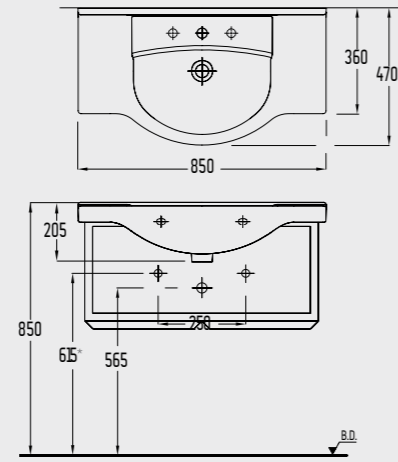

Rectangular Washbasin with Shelf (80 cm.)

3035

Rectangular Washbasin with Shelf (60 cm.)

3001

SEREL Washbasins with Shelves

Washbasin with Shelf (85 cm.)

1844

Washbasin with Shelf (75 cm.)