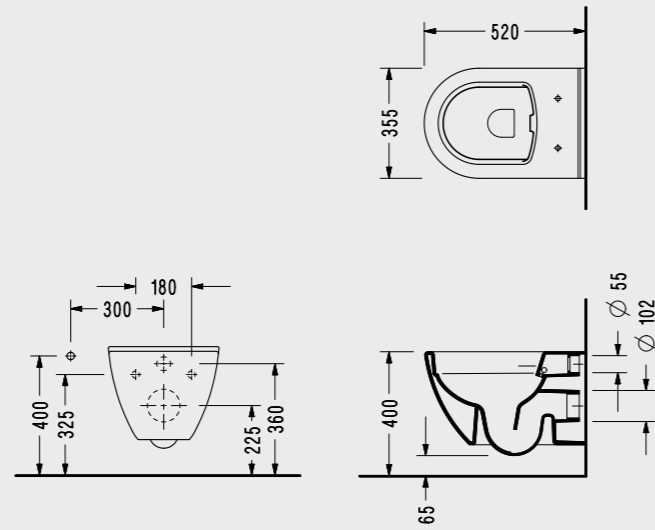

SEREL Smart

SEREL Smart Wall Hung WC Pan (51,5 cm.)

25% WATER SAVING

SM25

SEREL Smart Wall Hung WC Pan (52 cm.)

25% WATER SAVING

SM23

SEREL Smart Wall Hung WC Pan

Wall Hung WC Pan (52 cm) SM10

Wall Hung WC Pan (48,5 cm) SM12

Wall Hung WC Pan (56 cm) SM15

SEREL Smart Wall Hung WC Pan (52 cm.)

SEREL
PURE
WASH

SM46

SEREL Smart Wall Hung WC Pan (52 cm.)

SEREL
PURE
WASH

SM26

SEREL Smart Single BTW WC Pan (56 cm.)

SM11

SEREL Smart BTW Bidet (56 cm.)

SM03

SEREL Smart Wall Hung Bidet (53 cm.)

SM29

SEREL Smart Wall Hung Bidet (56 cm.)