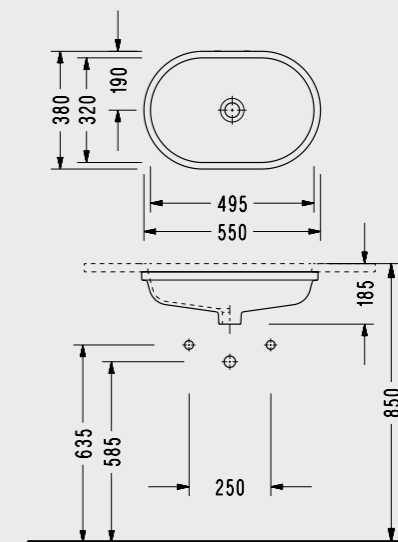

0561

Undercounter Oval Washbasin (49,5 cm.)

0571

The images and technical drawings in the catalogue are for illustration purposes only.

SEREL Vanity Washbasins

Undercounter Ellipse Washbasin (43 cm.)

0551

Undercounter Ellipse Washbasin (52 cm.)