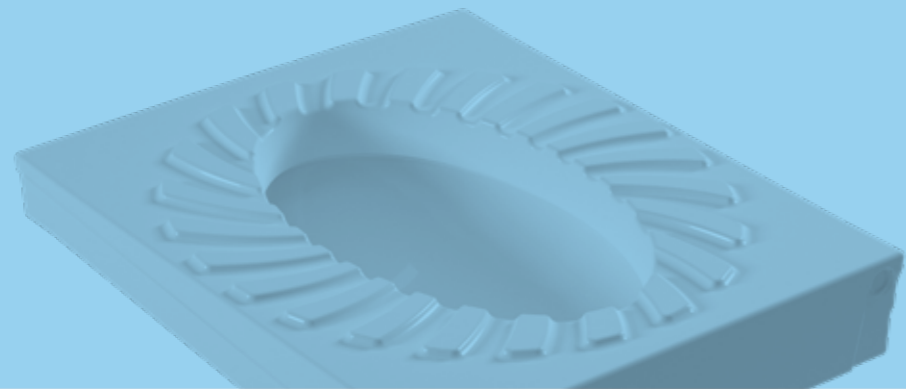

SEREL Squatting Pans

SEREL
HYGIENE
PLUS

Rear Flush Inlet Squatting Pan (50x60 cm.)