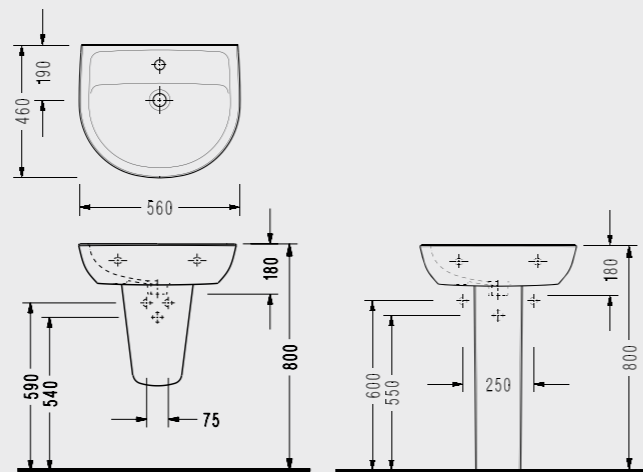

SEREL Friendly P-Trap Close-Coupled WC Pan (63,5 cm.)

Compatible with 150400400003 Kibebe and 150400400079 Niobe Flush Mechanisms.

P-Trap Close-Coupled WC Pan (63,5 cm) 6706	Corner Cistern 6724
---	------------------------

SEREL Friendly Single BTW WC Pan (48 cm.)

6711

SEREL Alpha Silent Close Easy-Release Seat and Cover

SEREL® EasyRelease®
SEREL® SilentClose®

223AF00002

SEREL Gediz Silent Close Easy-Release Seat and Cover

2276100002

SEREL Etna

SEREL
HYGIENE
PLUS

SEREL Etna Washbasin (56 cm.)

Washbasin (56 cm) EN01	Full Pedestal F005	Semi Pedestal 2822
------------------------------	-----------------------	-----------------------

Eleks Diş Ticaret A.Ş. reserves the right to change the appearance and technical details of their products.