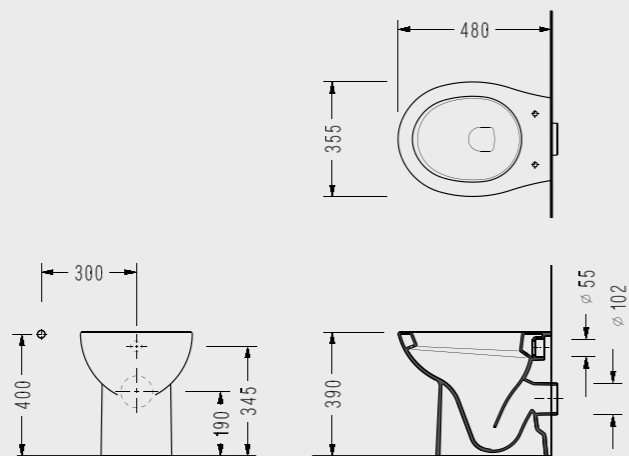

SEREL Friendly Single BTW WC Pan (48 cm.)