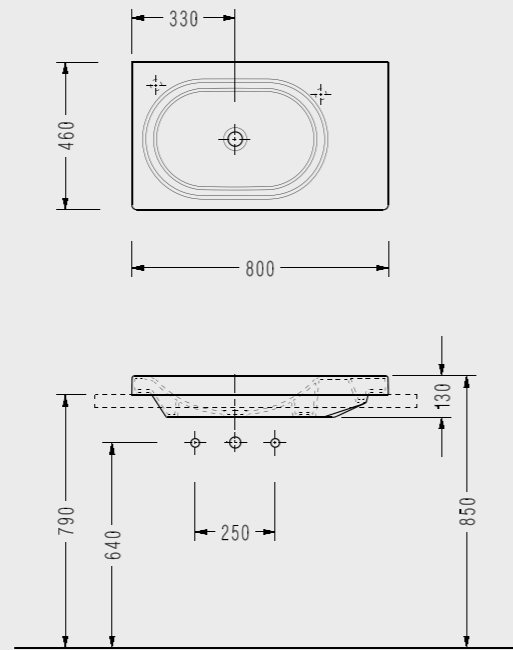

SEREL Sapphire Washbasin with Right Shelf (80 cm.)

Tap holes are optional.