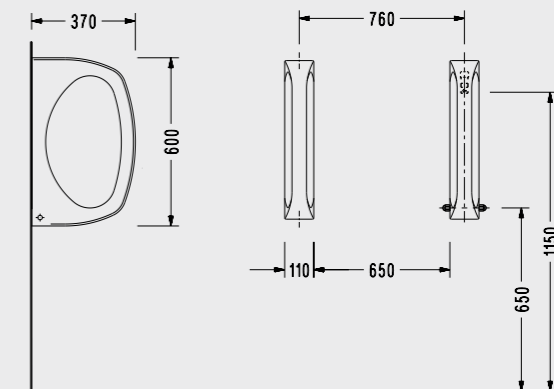

Urinal Wall Separators