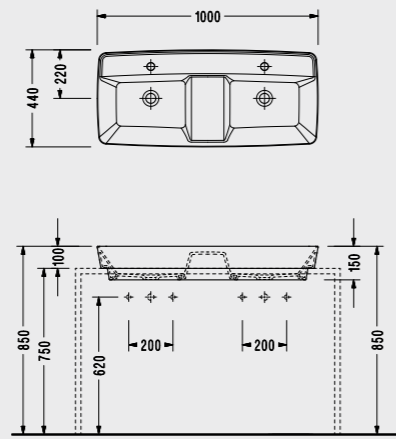

SEREL Rita

SEREL
HYGIENE
PLUS

SEREL Rita Countertop Double Bowl Washbasin (100 cm.)

RT32

SEREL Rita Countertop Slim Washbasin (80 cm.)

RT42

SEREL Rita

SEREL Rita Countertop Slim Washbasin (60 cm.)

RT30

SEREL Rita Countertop Slim Washbasin (59 cm.)

RT47

RT34