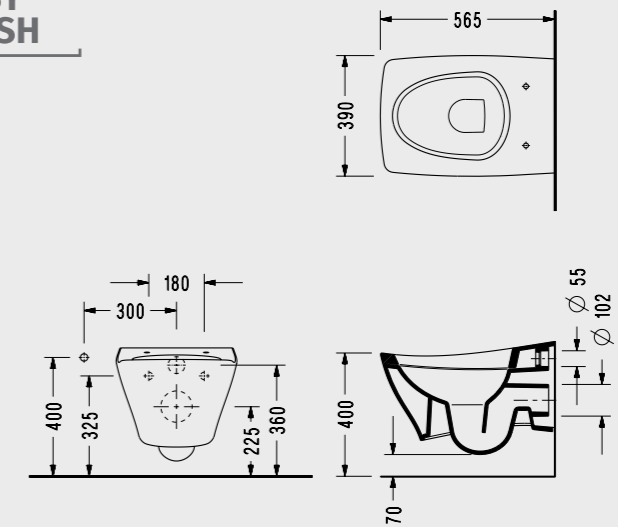

SEREL Wave

SEREL Wave Wall Hung WC Pan (56,5 cm.)

SEREL
EASY
WASH