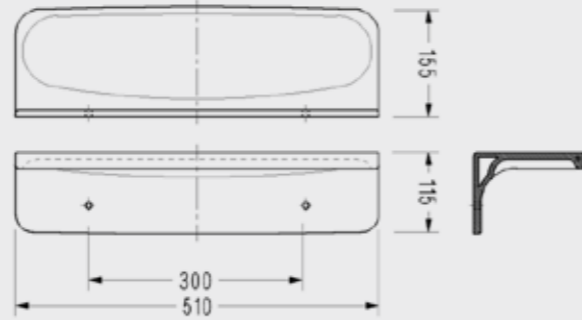

4008

Square Shower Tray (90x90 cm.)

4308

SEREL Shower Trays

Corner Shower Tray (90x90 cm.)

4408

Corner Shower Tray (80x80 cm.)

4208

Corner Shower Tray (80x80 cm.)

4228

Eleks Dış Ticaret A.Ş. reserves the right to change the appearance and technical details of their products.

SEREL Accessories

SEREL
HYGIENE
PLUS

Shelf (62,5 cm.)

ST14

Shelf (51 cm.)

E414

The images and technical drawings in the catalogue are for illustration purposes only.

Shelf (51 cm.)

FU14

Large Soap Holder (30,5 cm.)

FU10

Small Soap Holder (15 cm.)

FU13