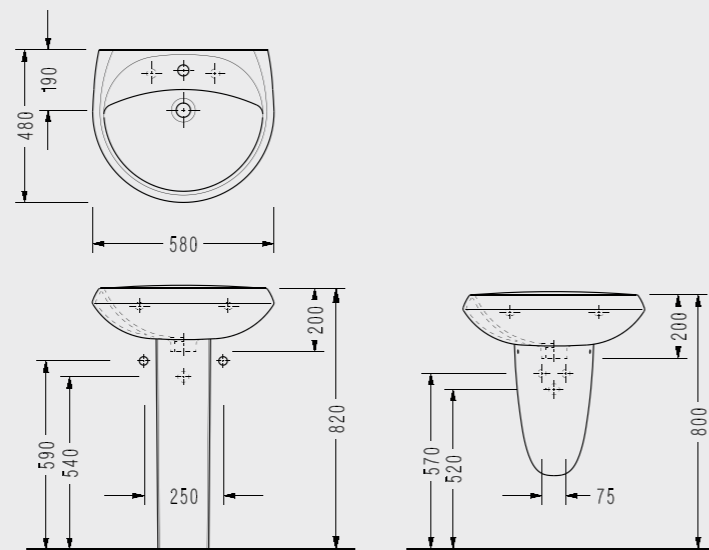

SEREL Damla

SEREL
HYGIENE
PLUS

SEREL Lale Washbasin (58 cm.)

Washbasin (58 cm) 7601	Full Pedestal F005	Semi Pedestal 2822

Eleks Dış Ticaret A.Ş. reserves the right to change the appearance and technical details of their products.