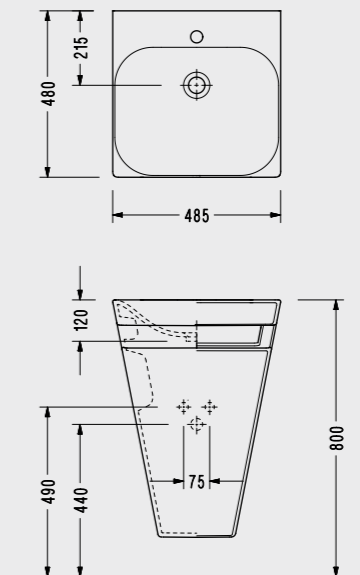

FL37-KRPR

SEREL 4Life Monoblock Wall Hung Washbasin (48,5 cm.) (Black Decor)