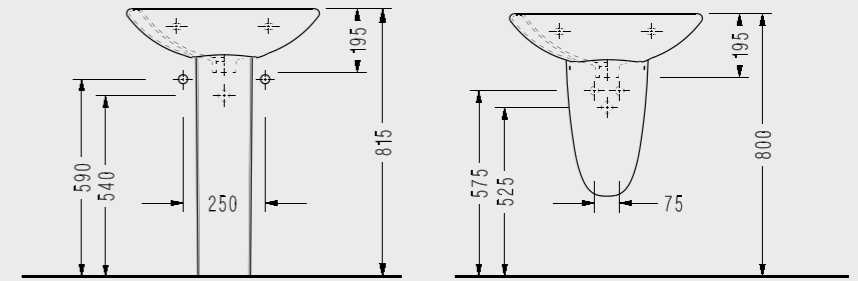

Washbasin
(60 cm)
6301

Common
Full Pedestal
F005

Common
Semi Pedestal
F021

The images and technical drawings in the catalogue are for illustration purposes only.