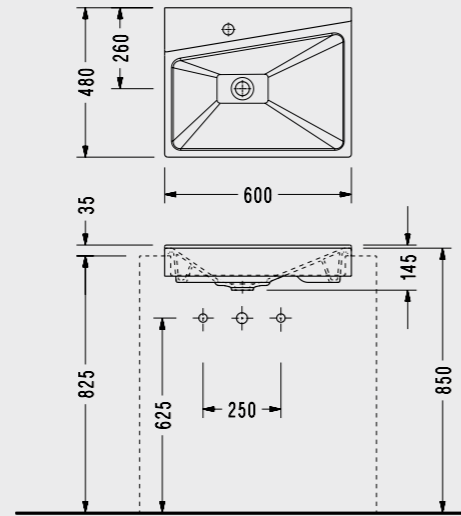

SEREL 4Life Semi Countertop Washbasin (60 cm.)

FL44