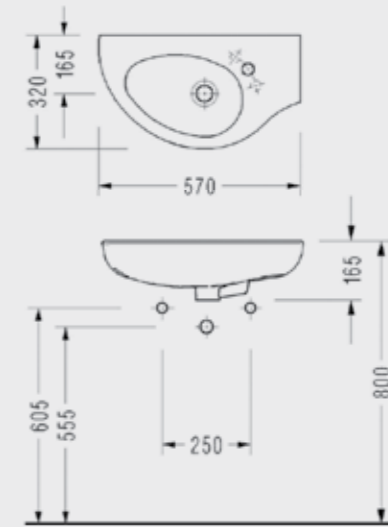

SEREL Friendly Off-Set Right Washbasin (57 cm.)