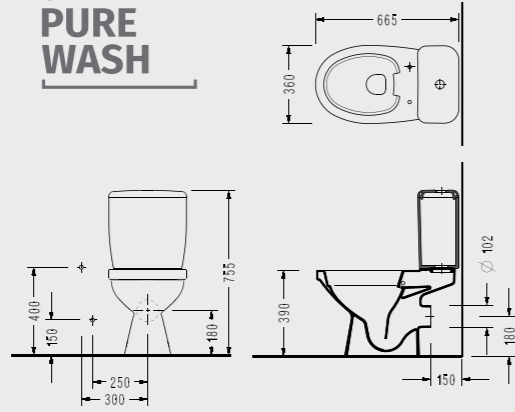

SEREL Damla P-Trap Close-Coupled WC Pan (66,5 cm.) + SEREL Lila Cistern

Compatible with 150400400003 Kibele and 150400400079 Niobe Flush Mechanisms.

P-Trap Close-Coupled WC Pan (66,5 cm) DM06	Cistern 9448
---	-----------------

The images and technical drawings in the catalogue are for illustration purposes only.

SEREL Damla

SEREL Damla P-Trap Close-Coupled WC Pan (66,5 cm.) + SEREL Lila Cistern

Compatible with 150400400003 Kibele and 150400400079 Niobe Flush Mechanisms.

**SEREL
PURE
WASH**

P-Trap Close-Coupled WC Pan (66,5 cm) DM26	Cistern 9448
---	-----------------

SEREL Alpha Silent Close Easy-Release Seat and Cover

SEREL® EasyRelease®
SEREL® SilentClose®

223AF00002

SEREL Gediz Standard Adjustable Hinged Seat and Cover