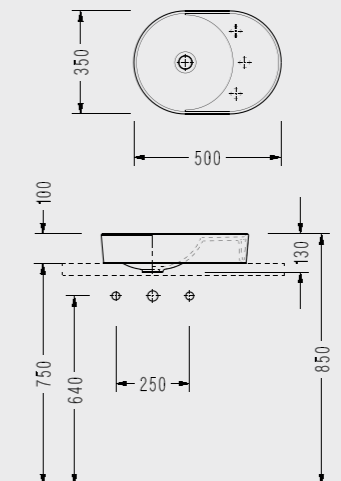

SEREL Sapphire Washbasin with Right Shelf (80 cm.)

Tap holes are optional.

SP35

SEREL Sapphire Countertop Built-in Slim Washbasin (60 cm.)

SP33

SEREL Sapphire Countertop Slim Washbasin (59,5 cm.)

SP46

SEREL Sapphire Countertop Slim Washbasin (50 cm.)

SP36

SEREL Sapphire Countertop Slim Washbasin with Right Shelf (50 cm.)

Tap holes are optional.

SP40