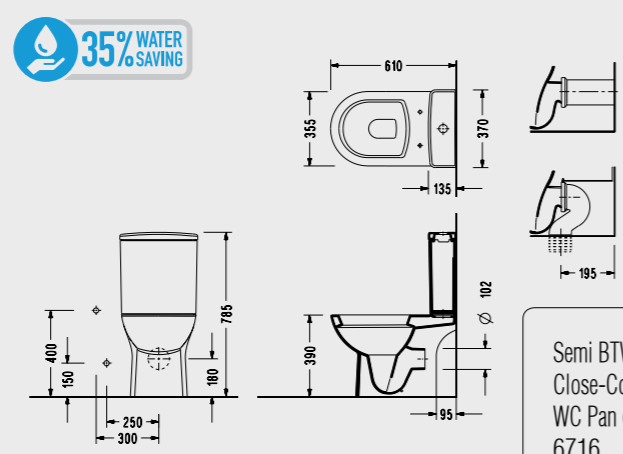

SEREL Friendly Semi BTW Close-Coupled WC Pan (61 cm.) + SEREL Friendly Cistern

Compatible with 150400400003
Kibebe Flush Mechanism.

Semi BTW Close-Coupled WC Pan (61 cm) 6716	Cistern 6748