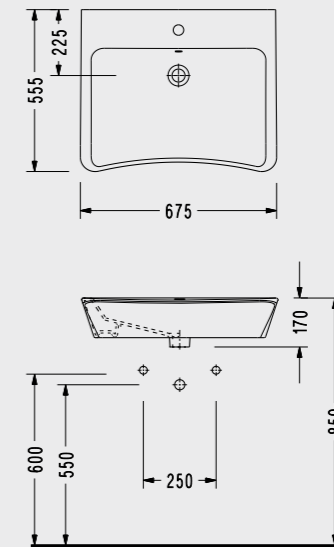

2044

SEREL Minimal Countertop Washbasin (60 cm.)

2045

SEREL Disabled Series

SEREL
HYGIENE
PLUS

SEREL Disabled Washbasin (67,5 cm.)

3044

SEREL Disabled Wall Hung WC Pan (70 cm.)