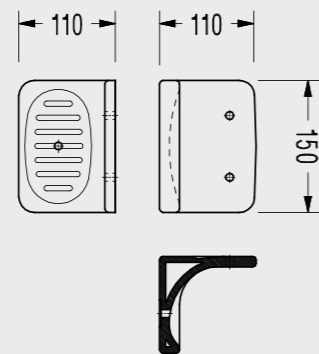

Corner Shower Tray (80x80 cm.)

4228

Eleks Dış Ticaret A.Ş. reserves the right to change the appearance and technical details of their products.

SEREL Accessories

SEREL
HYGIENE
PLUS

Shelf (62,5 cm.)

ST14

Shelf (51 cm.)

E414

The images and technical drawings in the catalogue are for illustration purposes only.

Shelf (51 cm.)

FU14

Large Soap Holder (30,5 cm.)

FU10

Small Soap Holder (15 cm.)

FU13