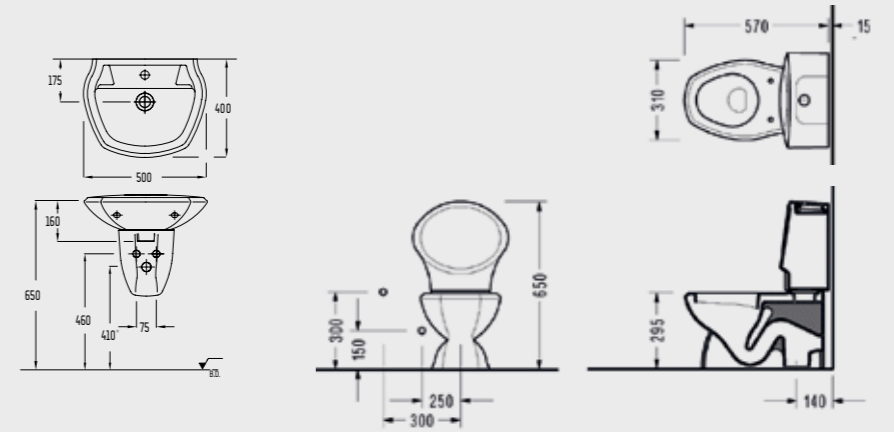

SEREL Children Doggy Decor

Washbasin (50 cm) 8701 DOGR	Semi Pedestal 8721 DOGR	S-Trap Close-Coupled WC Pan (57 cm) 8702 DOGR	Cistern 8704 DOGR

SEREL Children Standard Adjustable Hinged Seat and Cover

2278700002