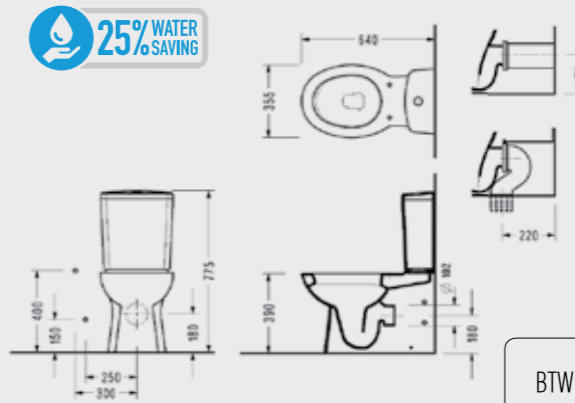

SEREL Etna

SEREL Etna BTW Close-Coupled WC Pan (64 cm.) + SEREL Etna Cistern

Compatible with 150400400003 Kibele and 150400400079 Niobe Flush Mechanisms.

BTW Close-Coupled WC Pan (64 cm) EN02	Cistern EN04