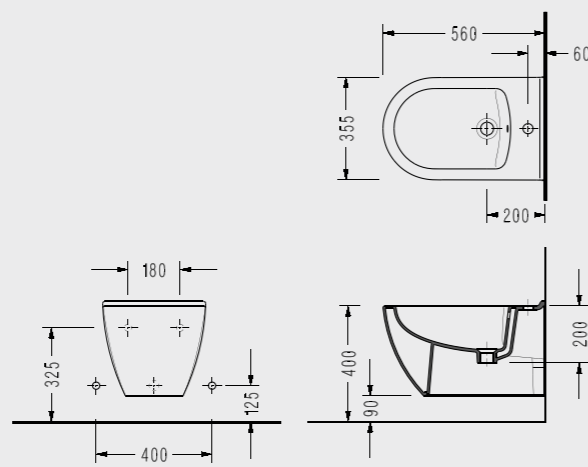

Wall Hung WC Pan (52 cm) SM10

Wall Hung WC Pan (48,5 cm) SM12

Wall Hung WC Pan (56 cm) SM15

SEREL Smart Wall Hung WC Pan (52 cm.)

SEREL
PURE
WASH

SM46

SEREL Smart Wall Hung WC Pan (52 cm.)

SEREL
PURE
WASH

SM26

SEREL Smart Single BTW WC Pan (56 cm.)

SM11

SEREL Smart BTW Bidet (56 cm.)

SM03

SEREL Smart Wall Hung Bidet (53 cm.)

SM29

SEREL Smart Wall Hung Bidet (56 cm.)