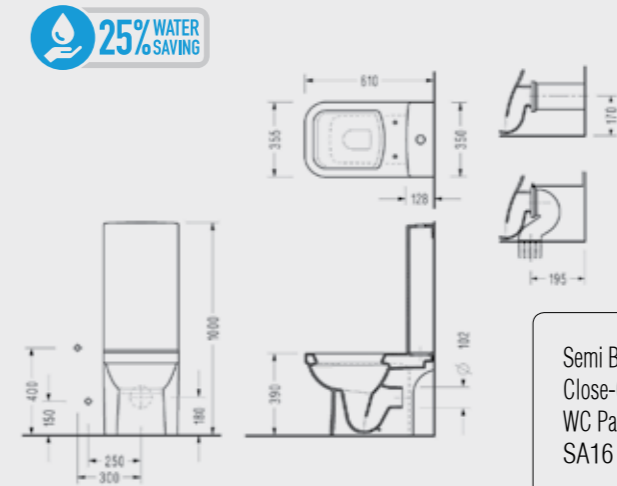

SEREL Star Semi BTW Close-Coupled WC Pan (61 cm.) + SEREL Amadis Jacket Cistern

Compatible with 150400400169 Flush Mechanism for Jacket Cistern.

Semi BTW Close-Coupled WC Pan (61 cm) SA16	Jacket Cistern AD46