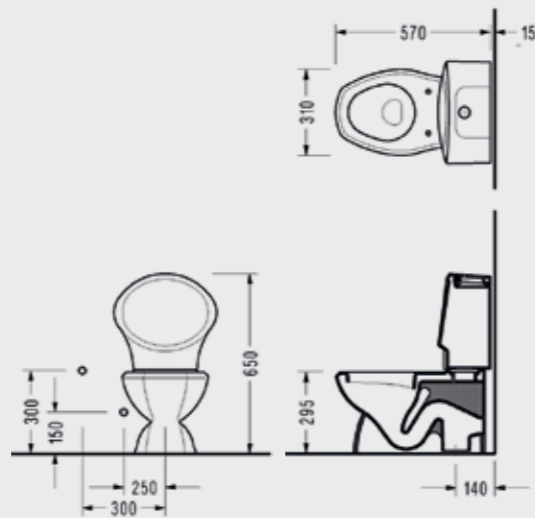

150400300108

Hinged Grab Rail for WC Pan

150400300116

Hinged Shower Seat

150400300153

SEREL Children

SEREL
HYGIENE
PLUS

SEREL Children Washbasin (50 cm.)

Washbasin (50 cm) 8701	Semi Pedestal 8721
------------------------------	-----------------------

SEREL Children S-Trap Close-Coupled WC Pan (57 cm.) + SEREL Children Cistern

Compatible with 15040040079
Niobe Flush Mechanism.