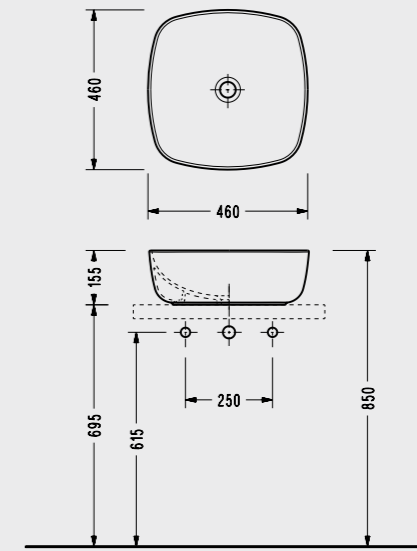

SEREL Minimal Washbasin

Minimal Washbasin (Red) 3049DSL530H	Minimal Washbasin (Black) 3049DSL060H	Minimal Washbasin (Beige) 3049DSL100H