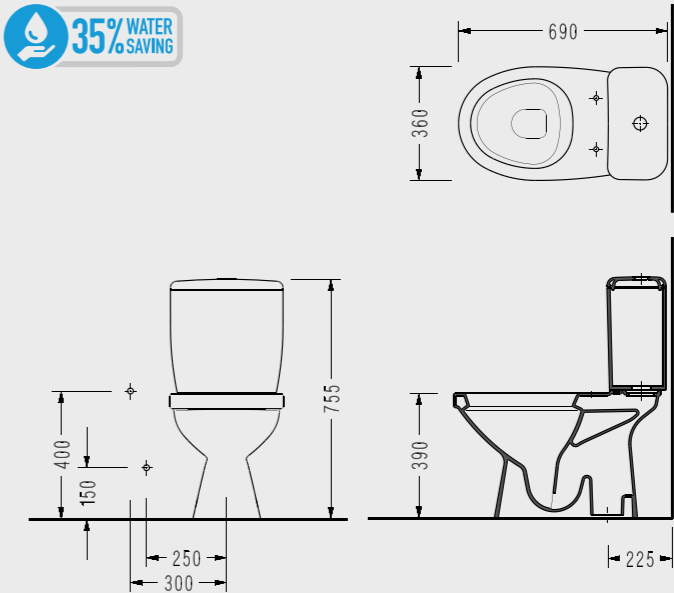

SEREL Damla

SEREL Damla S-Trap Close-Coupled WC Pan (69 cm.) + SEREL Lila Cistern

Compatible with 150400400003 Kibele and 150400400079 Niobe Flush Mechanisms.

S-Trap Close-Coupled WC Pan (69 cm) DM02	Cistern 9448