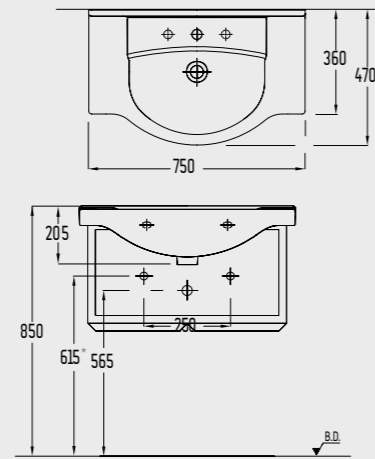

Rectangular Washbasin with Shelf (80 cm.)

3035

Rectangular Washbasin with Shelf (60 cm.)

3001

SEREL Washbasins with Shelves

Washbasin with Shelf (85 cm.)

1844

Washbasin with Shelf (75 cm.)