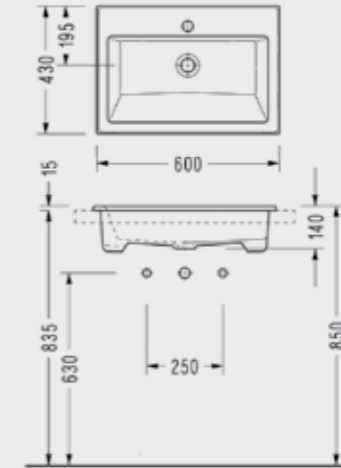

0501

Undercounter Circular Washbasin (40,5 cm.)

0591

Eleks Dış Ticaret A.Ş. reserves the right to change the appearance and technical details of their products.

SEREL Vanity Washbasins

SEREL Minimal Countertop Washbasins (60 cm.)