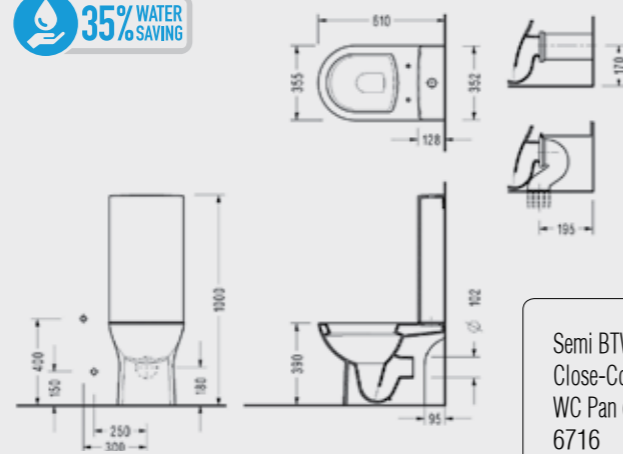

SEREL Friendly Semi BTW Close-Coupled WC Pan (61 cm.) + SEREL Amadis Jacket Cistern

Compatible with 150400400169
Flush Mechanism for Jacket Cistern.

Semi BTW Close-Coupled WC Pan (61 cm) 6716	Jacket Cistern AD46