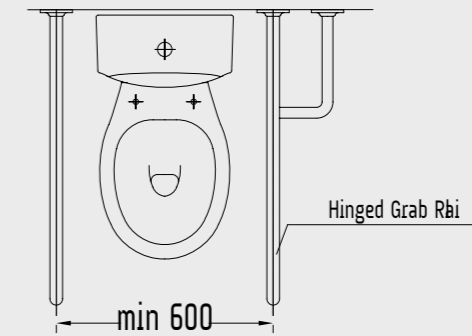

Hinged Grab Rail for WC Pan