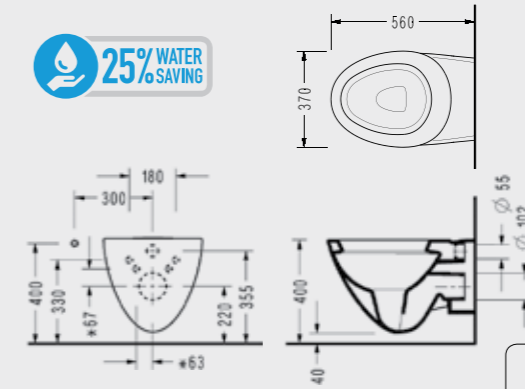

Eleks Diş Ticaret A.Ş. reserves the right to change the appearance and technical details of their products.

SEREL Amphora

Ceramic Plug And Waste Siphon Unit

TP08

SEREL Amphora Wall Hung WC Pan (56 cm.)

reddot design award
winner 2013

Wall Hung Wc Pan (56 cm.) AN10	WC Pan Mixer 150400900007
-----------------------------------	------------------------------

SEREL Orion Silent Close Easy-Release Seat and Cover

SEREL® EasyRelease®
SEREL® SilentClose®