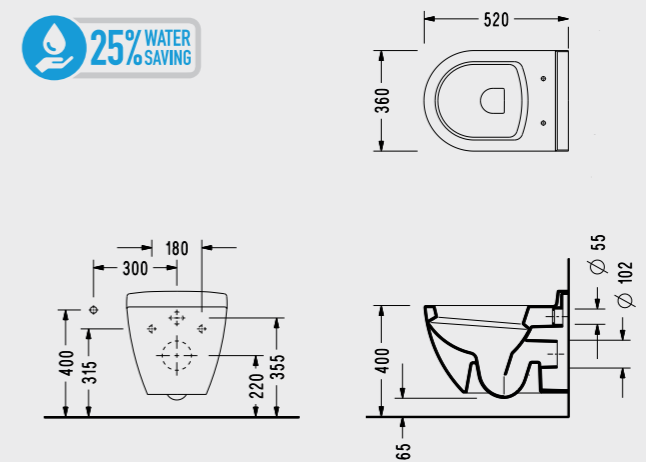

SEREL Smart Semi BTW Close-Coupled WC Pan (66 cm.) + SEREL Smart Cistern

25% WATER SAVING

Semi BTW Close-Coupled WC Pan (66 cm) SM16 | Cistern SM04

Compatible with 150400400003 Kibele and 150400400079 Niobe Flush Mechanisms.

SEREL Smart

SEREL Smart Wall Hung WC Pan (51,5 cm.)

25% WATER SAVING

SM25

SEREL Smart Wall Hung WC Pan (52 cm.)

25% WATER SAVING

SM23

SEREL Smart Wall Hung WC Pan

Wall Hung WC Pan (52 cm) SM10

Wall Hung WC Pan (48,5 cm) SM12

Wall Hung WC Pan (56 cm) SM15

SEREL Smart Wall Hung WC Pan (52 cm.)

SEREL
PURE
WASH

SM46

SEREL Smart Wall Hung WC Pan (52 cm.)

SEREL
PURE
WASH