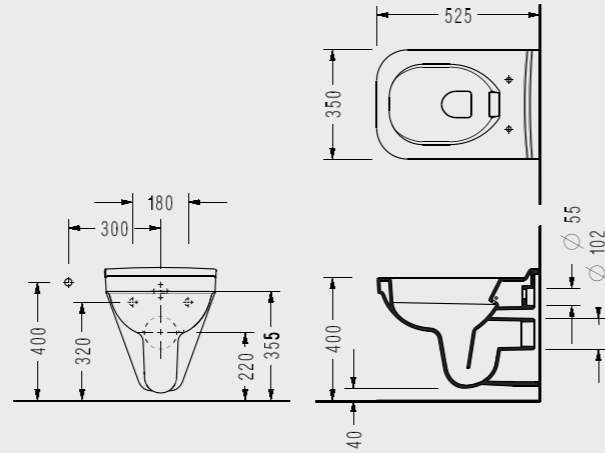

SEREL
PURE
WASH