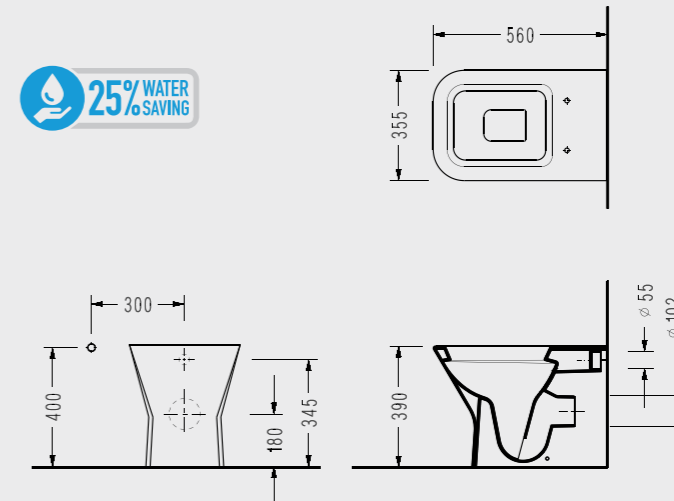

Jacket Cistern
AD46

SEREL Diagonal BTW Close-Coupled WC Pan (66,5 cm.) + SEREL Amadis Tall Cistern

Compatible with 150400400002
Magnesia Flush Mechanism.

BTW Close-Coupled
WC Pan (66,5 cm)
DG02

Tall Cistern
AD29

SEREL Diagonal BTW Close-Coupled WC Pan (66,5 cm.) + SEREL Diagonal Thin Cistern

Compatible with 150400400003
Kibele Flush Mechanism.

BTW Close-Coupled
WC Pan (66,5 cm)
DG02

Thin Cistern
DG48

SEREL Diagonal Wall Hung WC Pan (53 cm.)

DG10

SEREL Diagonal Single BTW WC Pan (56 cm.)

DG11

SEREL Diagonal Wall Hung Bidet (56 cm.)

DG19

SEREL Diagonal BTW Bidet (57 cm.)

DG03

SEREL Zeta Slim Silent Close Easy-Release Seat and Cover