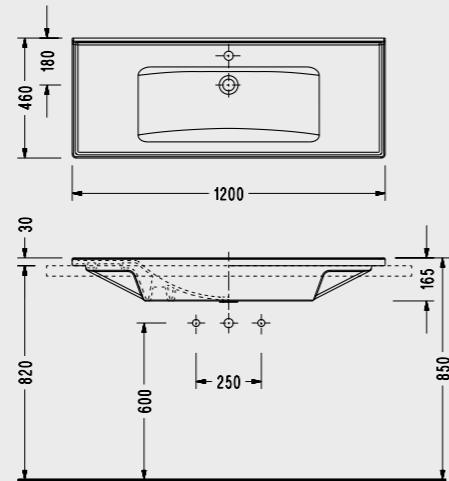

SEREL Children Standard Adjustable Hinged Seat and Cover

2278700002

SEREL Washbasins with Shelves

Rectangular Washbasin with Shelf (120 cm.)

3039

Rectangular Washbasin with Shelf (100 cm.)

3037

SEREL Washbasins with Shelves