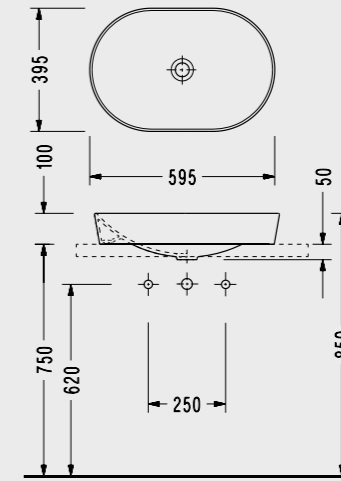

SEREL Sapphire Washbasin with Right Shelf (80 cm.)

Tap holes are optional.

SP35

SEREL Sapphire Countertop Built-in Slim Washbasin (60 cm.)

SP33

SEREL Sapphire Countertop Slim Washbasin (59,5 cm.)

SP46

SEREL Sapphire Countertop Slim Washbasin (50 cm.)