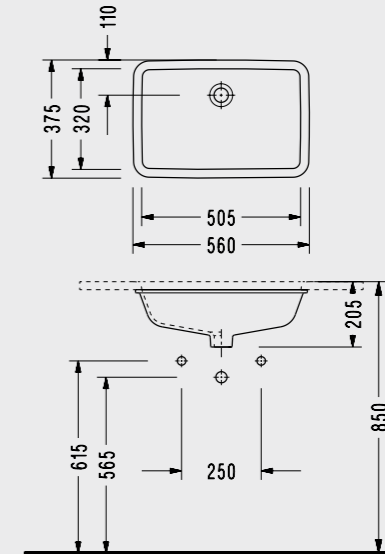

0561

Undercounter Oval Washbasin (49,5 cm.)

0571

The images and technical drawings in the catalogue are for illustration purposes only.

SEREL Vanity Washbasins

Undercounter Ellipse Washbasin (43 cm.)

0551

Undercounter Ellipse Washbasin (52 cm.)