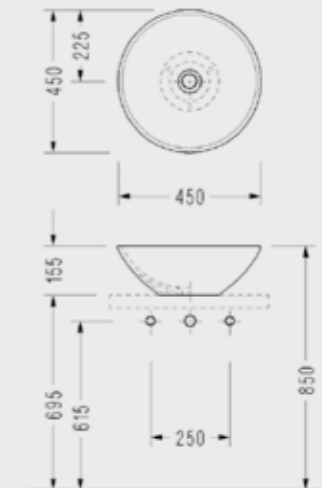

1634

SEREL Minimal Cylindrical Washbasin (Ø 46 cm.)

2025

SEREL Minimal Washbasins

SEREL Minimal Cylindrical Washbasin (Ø 45 cm.)

2054

SEREL Minimal Pot Washbasin (Ø 45 cm.)

2012

SEREL Chamonix Pot Washbasin (55 cm.)

CH33

SEREL Minimal Washbasins

SEREL Chamonix Pot Washbasin (55 cm.)

CH34

SEREL Chamonix Washbasin with Triangular Stand (55 cm.)

CH01

SEREL Minimal Square Pot Washbasin (38,5 cm.)