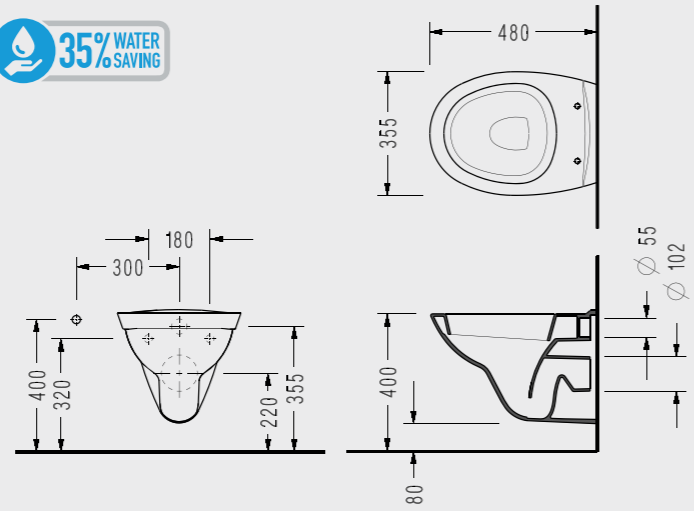

Wall Hung WC Pan (48 cm.)