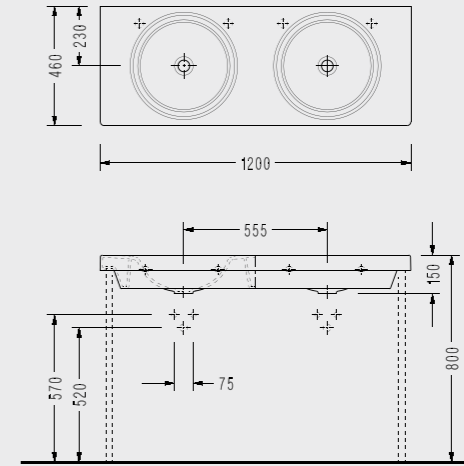

2208900002

SEREL Sapphire

SEREL Sapphire Double Bowl Washbasin (120 cm.)

Tap holes are optional.

SP32

SEREL Sapphire Washbasin with Right Shelf (80 cm.)

Tap holes are optional.

SP41