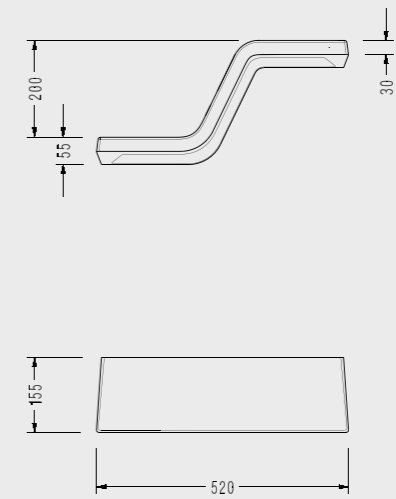

SEREL Helios Shelf