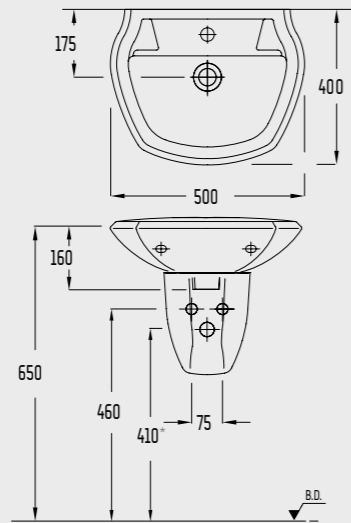

150400300108

Hinged Grab Rail for WC Pan

150400300116

Hinged Shower Seat

150400300153

SEREL Children

SEREL
HYGIENE
PLUS

SEREL Children Washbasin (50 cm.)