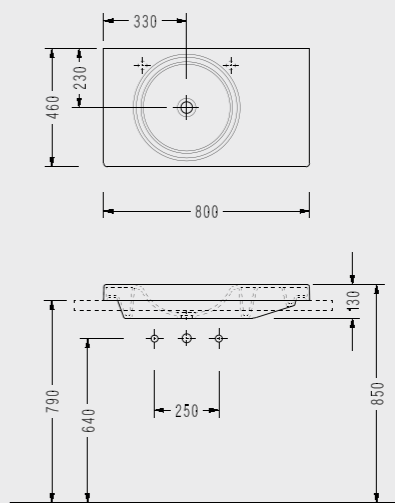

2208900002

SEREL Sapphire

SEREL Sapphire Double Bowl Washbasin (120 cm.)

Tap holes are optional.

SP32

SEREL Sapphire Washbasin with Right Shelf (80 cm.)

Tap holes are optional.

SP41