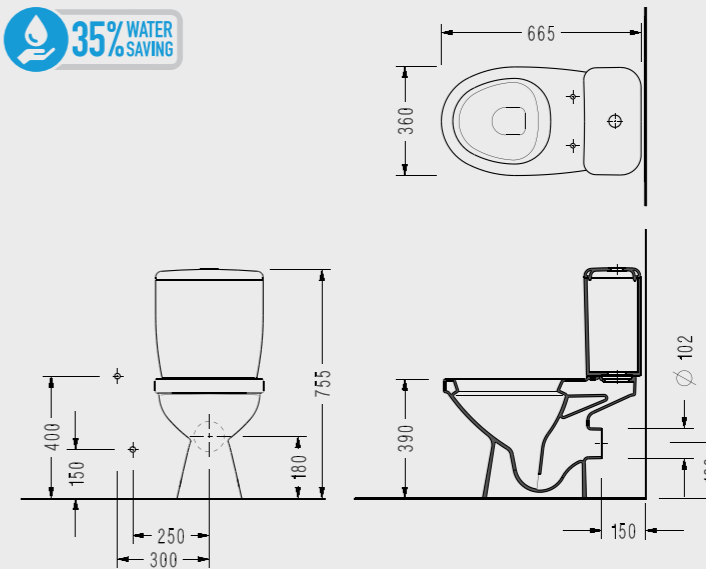

SEREL Damla

SEREL Damla S-Trap Close-Coupled WC Pan (69 cm.) + SEREL Lila Cistern

Compatible with 150400400003 Kibele and 150400400079 Niobe Flush Mechanisms.

S-Trap Close-Coupled WC Pan (69 cm) DM02	Cistern 9448
---	-----------------

SEREL Damla P-Trap Close-Coupled WC Pan (66,5 cm.) + SEREL Lila Cistern

Compatible with 150400400003 Kibele and 150400400079 Niobe Flush Mechanisms.

P-Trap Close-Coupled WC Pan (66,5 cm) DM06	Cistern 9448
---	-----------------