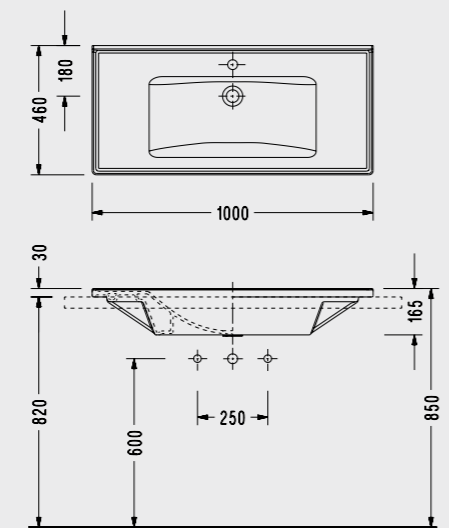

SEREL Children Standard Adjustable Hinged Seat and Cover

2278700002

SEREL Washbasins with Shelves

Rectangular Washbasin with Shelf (120 cm.)

3039

Rectangular Washbasin with Shelf (100 cm.)

3037

SEREL Washbasins with Shelves