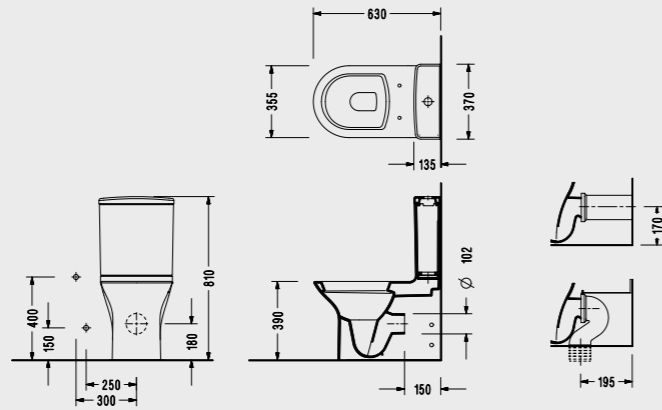

SEREL Vega Standard Seat and Cover

2208900002

SEREL Nita

SEREL Nita BTW Close-Coupled WC Pan (63 cm.) + SEREL Friendly Cistern

NT02

SEREL Nita Wall Hung WC Pan (52 cm.)

NT23

SEREL Nita