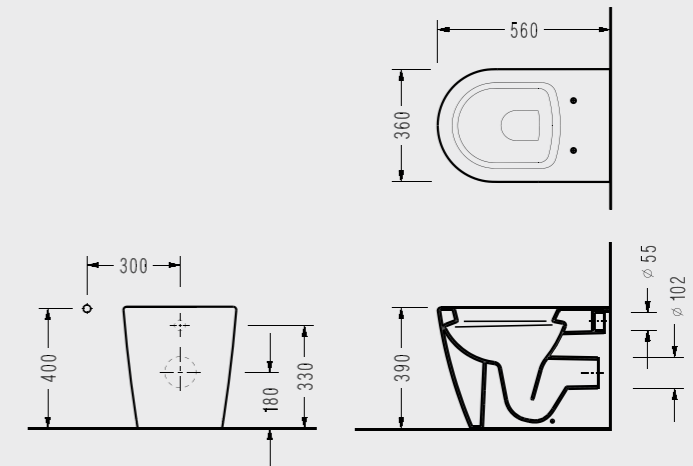

SEREL Smart

SEREL Smart Wall Hung WC Pan (51,5 cm.)

25% WATER SAVING

SM25

SEREL Smart Wall Hung WC Pan (52 cm.)

25% WATER SAVING

SM23

SEREL Smart Wall Hung WC Pan

Wall Hung WC Pan (52 cm) SM10

Wall Hung WC Pan (48,5 cm) SM12

Wall Hung WC Pan (56 cm) SM15

SEREL Smart Wall Hung WC Pan (52 cm.)

SEREL
PURE
WASH

SM46

SEREL Smart Wall Hung WC Pan (52 cm.)

SEREL
PURE
WASH

SM26

SEREL Smart Single BTW WC Pan (56 cm.)

SM11

SEREL Smart BTW Bidet (56 cm.)

SM03

SEREL Smart Wall Hung Bidet (53 cm.)

SM29

SEREL Smart Wall Hung Bidet (56 cm.)