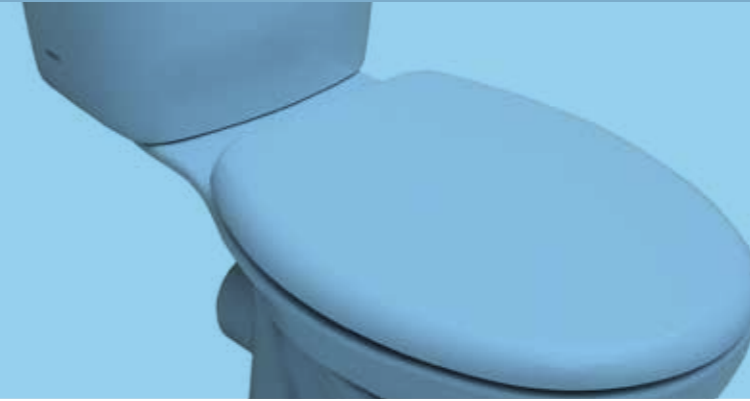

SEREL Zambak

**SEREL
HYGIENE
PLUS**

SEREL Zambak Washbasin (60 cm.)