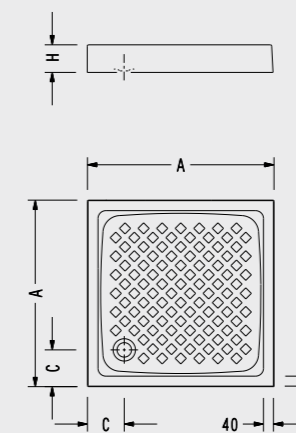

Rectangular Shower Tray (80x100 cm.)

4518

SEREL Shower Trays

Square Shower Tray (70x70 cm.)

	A	C	H
4108	700	140	105

4108

Square Shower Tray (80x80 cm.)

	A	C	H
4008	800	140	105