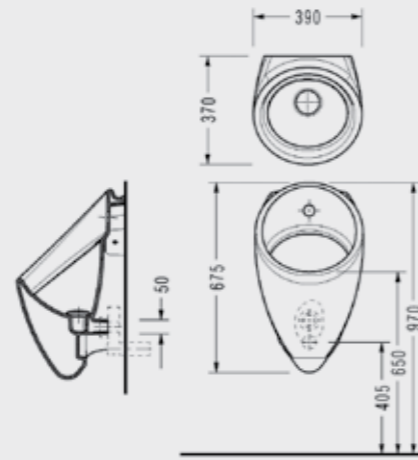

Rear Flush Inlet Urinal	Automatic Urinal Flushing Unit (Infrared)	Power Supply (230/24V-DC)	Siphon For Urinals
AN09 AZ	150400300520	150400300426	150400300522