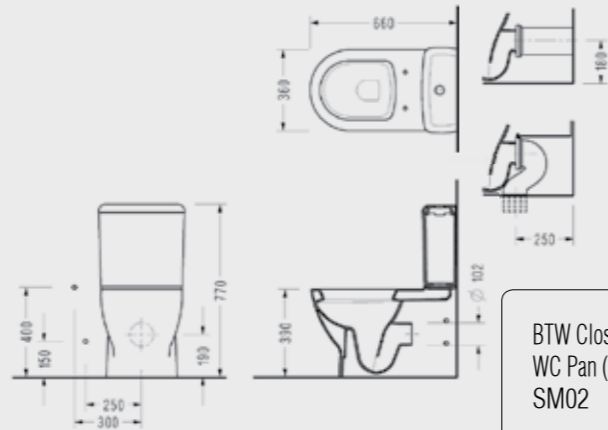

2276001002

SEREL Smart

SEREL
HYGIENE
PLUS

SEREL Smart BTW Close-Coupled WC Pan (66 cm.) + SEREL Smart Cistern

25% WATER SAVING

BTW Close-Coupled WC Pan (66 cm) SM02 | Cistern SM04

Compatible with 150400400003 Kibele and 150400400079 Niobe Flush Mechanisms.