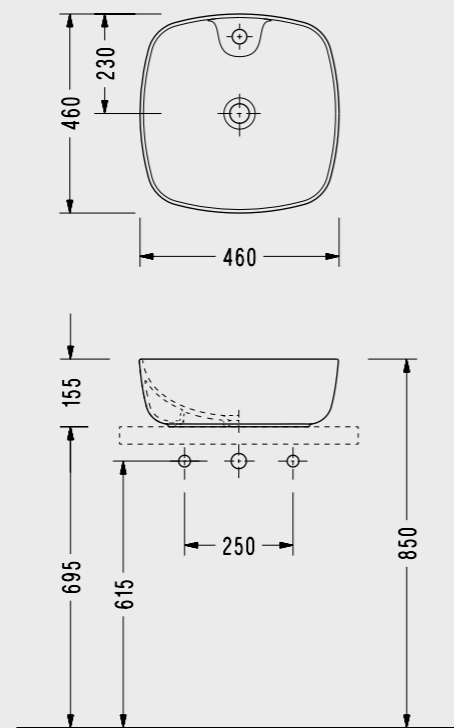

SEREL Minimal Washbasin

Minimal Washbasin (Red) 3016TXL530H	Minimal Washbasin (Black) 3016TXL060H	Minimal Washbasin (Beige) 3016TXL100H