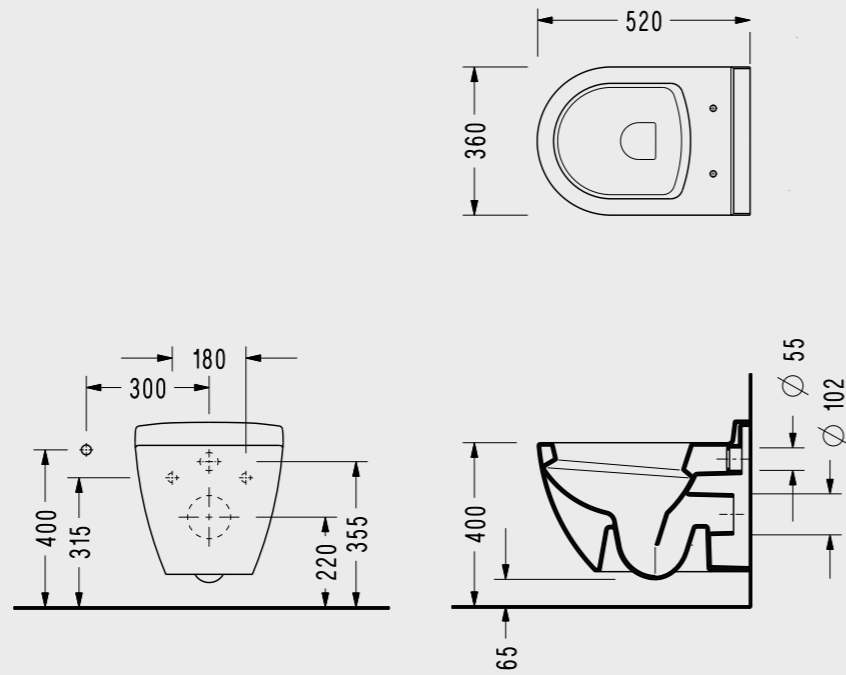

SEREL Smart Wall Hung WC Pan

Smart Wall Hung WC Pan (Red) SM23-530H	Smart Wall Hung WC Pan (Black) SM23-060H	Smart Wall Hung WC Pan (Beige) SM23-100H

SEREL Zeta Slim Silent Close Easy-Release Seat and Cover

SEREL® EasyRelease®
SEREL® SilentClose®

Slim Cover (Red) 223ZS00532	Slim Cover (Black) 223ZS00062	Slim Cover (Beige) 223ZS00102

SEREL Beta Slim Silent Close Easy-Release Seat and Cover

SEREL® EasyRelease®
SEREL® SilentClose®

Slim Cover (Red) 223BS00532	Slim Cover (Black) 223BS00062	Slim Cover (Beige) 223BS00102