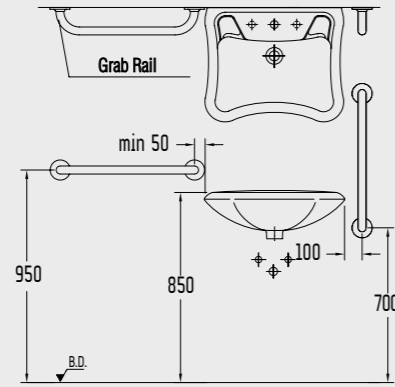

2276001002

Grab Rail for Washbasin

60 cm. 150400300105 | 40 cm. 150400300396

135° Angled Grab Rail for Bathtub

150400300106

90° Angled Grab Rail for WC Pan

150400300107

Hinged Grab Rail for WC Pan with Toilet Paper Holder