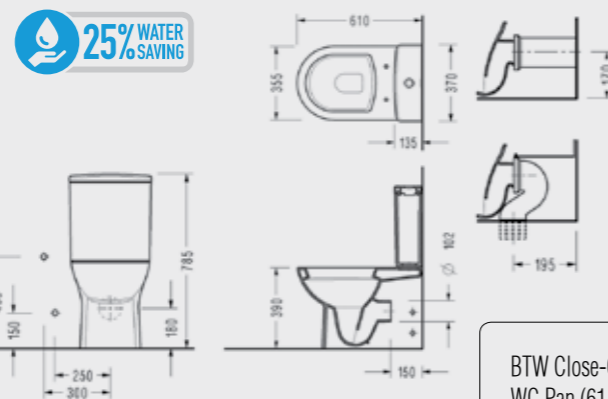

SEREL Friendly BTW Close-Coupled WC Pan (61 cm.) + SEREL Friendly Cistern

Compatible with 150400400003 Kibebe Flush Mechanism.

BTW Close-Coupled WC Pan (61 cm) 6712	Cistern 6748