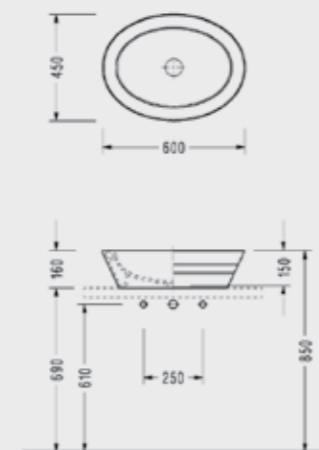

SEREL Poseidon Countertop Washbasin (Ø 44,5 cm.)

reddot design award
winner 2015

PS33

SEREL Poseidon Countertop Washbasin (60 cm.)

SEREL
EASY
WASH

PS32

SEREL Poseidon Countertop Washbasin (Ø 45 cm.)

PS35