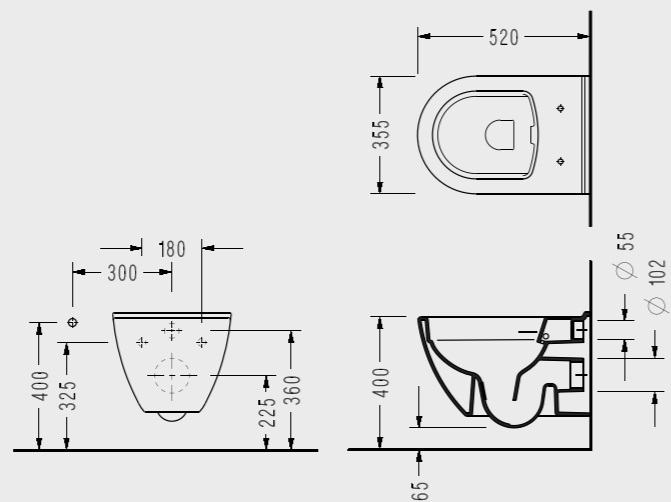

SEREL Smart

SEREL Smart Wall Hung WC Pan (51,5 cm.)

25% WATER SAVING

SM25

SEREL Smart Wall Hung WC Pan (52 cm.)

25% WATER SAVING

SM23

SEREL Smart Wall Hung WC Pan

Wall Hung WC Pan (52 cm) SM10

Wall Hung WC Pan (48,5 cm) SM12

Wall Hung WC Pan (56 cm) SM15

SEREL Smart Wall Hung WC Pan (52 cm.)

SEREL
PURE
WASH

SM46

SEREL Smart Wall Hung WC Pan (52 cm.)

SEREL
PURE
WASH

SM26

SEREL Smart Single BTW WC Pan (56 cm.)

SM11

SEREL Smart BTW Bidet (56 cm.)

SM03

SEREL Smart Wall Hung Bidet (53 cm.)

SM29

SEREL Smart Wall Hung Bidet (56 cm.)