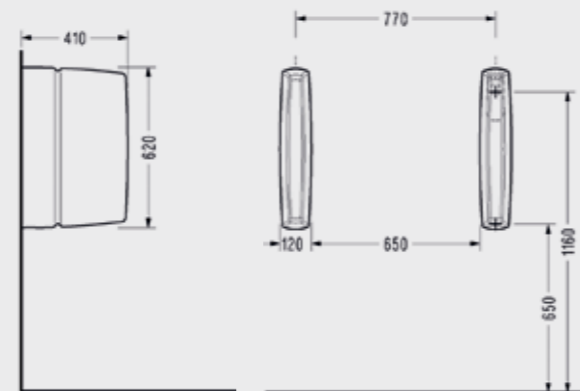

Top Flush Inlet Urinal

FULL FUNCTION WITH 1 LT WATER

0149 UZ

SEREL Luvi Urinal Wall Separators

GOOD DESIGN AWARD 2017

0160

SEREL Diagonal Urinal Wall Separators

DG20