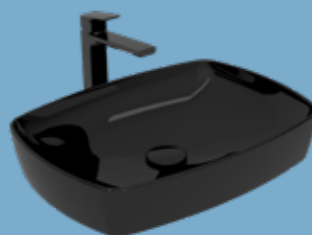

SEREL Minimal Washbasin

Minimal Washbasin (Red) 1633DXL530H	Minimal Washbasin (Black) 1633DXL060H	Minimal Washbasin (Beige) 1633DXL100H