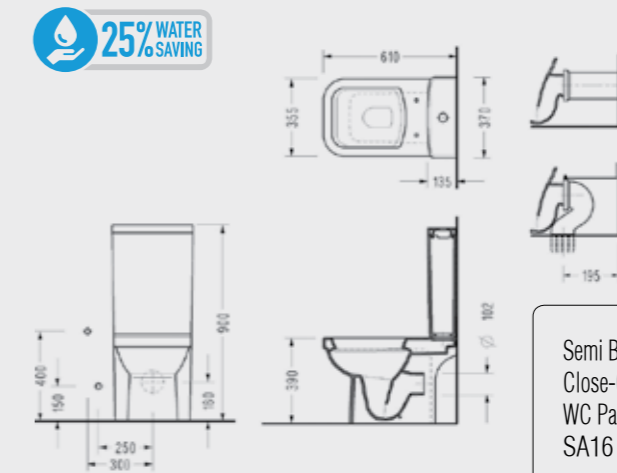

SEREL Star Semi BTW Close-Coupled WC Pan (61 cm.) + SEREL Amadis Tall Cistern

Compatible with 150400400002 Magnesia Flush Mechanism.

Semi BTW Close-Coupled WC Pan (61 cm) SA16	Tall Cistern AD29