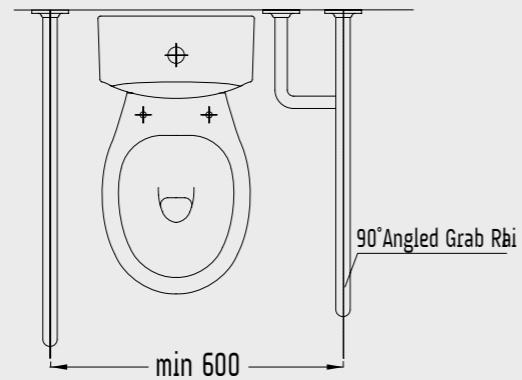

2276001002

Grab Rail for Washbasin

60 cm. 150400300105 | 40 cm. 150400300396

135° Angled Grab Rail for Bathtub

150400300106

90° Angled Grab Rail for WC Pan

150400300107

Hinged Grab Rail for WC Pan with Toilet Paper Holder