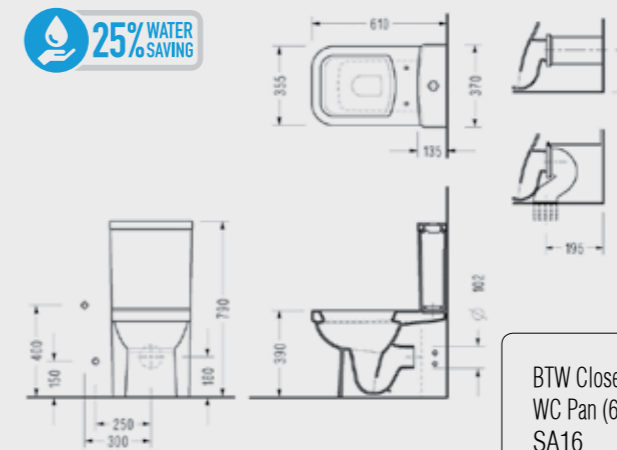

SEREL Star Semi BTW Close-Coupled WC Pan (61 cm.) + SEREL Diagonal Thin Cistern

Compatible with 150400400003 Kibebe Flush Mechanism.

BTW Close-Coupled WC Pan (61 cm) SA16	Thin Cistern DG48