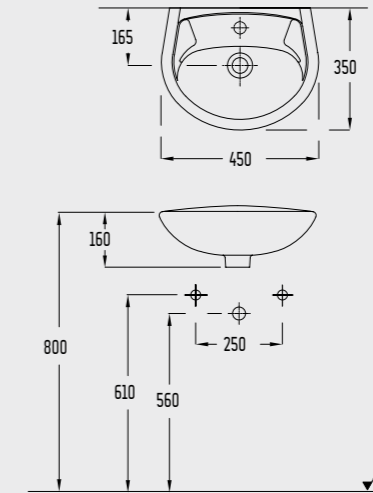

SEREL Washbasins

Washbasin (45 cm.)

2741

Washbasin (35 cm.)