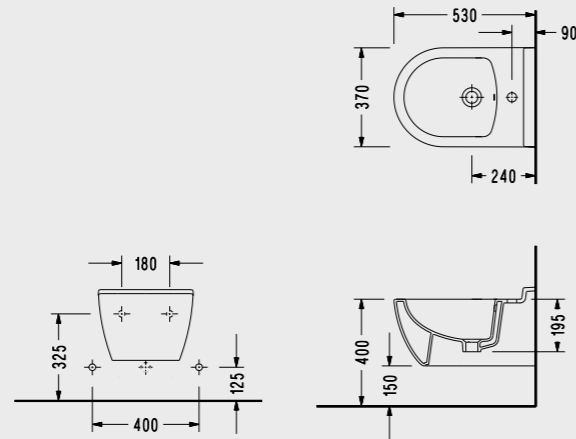

Wall Hung WC Pan (52 cm) SM10

Wall Hung WC Pan (48,5 cm) SM12

Wall Hung WC Pan (56 cm) SM15

SEREL Smart Wall Hung WC Pan (52 cm.)

SEREL
PURE
WASH

SM46

SEREL Smart Wall Hung WC Pan (52 cm.)

SEREL
PURE
WASH

SM26

SEREL Smart Single BTW WC Pan (56 cm.)

SM11

SEREL Smart BTW Bidet (56 cm.)

SM03

SEREL Smart Wall Hung Bidet (53 cm.)

SM29

SEREL Smart Wall Hung Bidet (56 cm.)