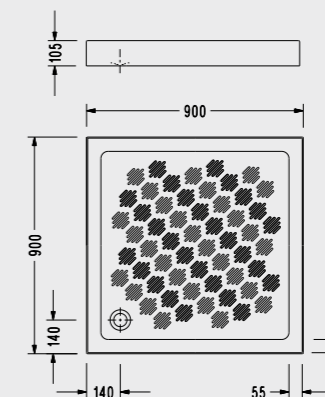

Rectangular Shower Tray (80x100 cm.)

4518

SEREL Shower Trays

Square Shower Tray (70x70 cm.)

	A	C	H
4108	700	140	105

4108

Square Shower Tray (80x80 cm.)

	A	C	H
4008	800	140	105

4008

Square Shower Tray (90x90 cm.)

4308

SEREL Shower Trays

Corner Shower Tray (90x90 cm.)

4408

Corner Shower Tray (80x80 cm.)

4208