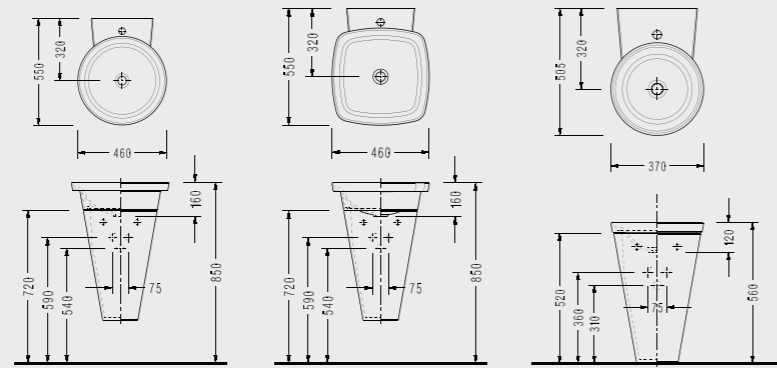

SEREL Helios Concept

HL35 Helios Usage Alternatives

HL36 Helios Usage Alternatives

HL34 Helios Child Washbasin Usage Alternatives

SEREL Helios

SEREL Helios Circular Washbasin (Ø 46 cm.)

HL35

SEREL Helios Square Washbasin (46 cm.)

HL36

SEREL Helios Circular Washbasin (Ø 37 cm.)

HL34

SEREL Helios Semi Pedestal

HL22

SEREL Helios Shelf

H414

SEREL Helios Shelf