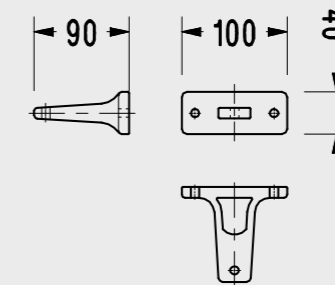

Bar Towel Hanger