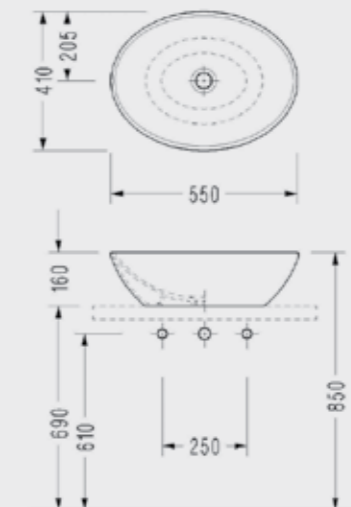

1634

SEREL Minimal Cylindrical Washbasin (Ø 46 cm.)

2025

SEREL Minimal Washbasins

SEREL Minimal Cylindrical Washbasin (Ø 45 cm.)

2054

SEREL Minimal Pot Washbasin (Ø 45 cm.)

2012

SEREL Chamonix Pot Washbasin (55 cm.)

CH33

SEREL Minimal Washbasins

SEREL Chamonix Pot Washbasin (55 cm.)

CH34

SEREL Chamonix Washbasin with Triangular Stand (55 cm.)

CH01

SEREL Minimal Square Pot Washbasin (38,5 cm.)