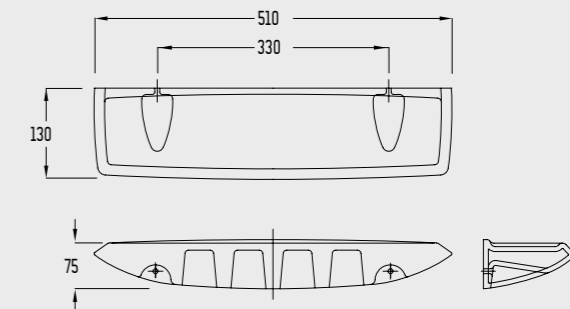

Corner Shower Tray (80x80 cm.)

4228

Eleks Dış Ticaret A.Ş. reserves the right to change the appearance and technical details of their products.

SEREL Accessories

SEREL
HYGIENE
PLUS

Shelf (62,5 cm.)

ST14

Shelf (51 cm.)

E414

The images and technical drawings in the catalogue are for illustration purposes only.

Shelf (51 cm.)

FU14

Large Soap Holder (30,5 cm.)

FU10

Small Soap Holder (15 cm.)

FU13