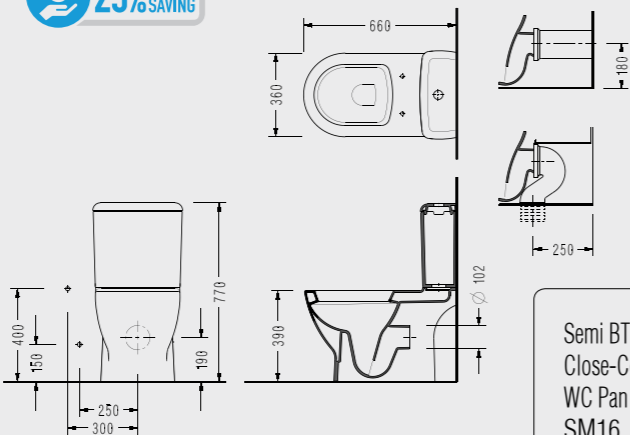

25% WATER SAVING

Semi BTW Close-Coupled WC Pan (66 cm) SM16 | Cistern SM04

Compatible with 150400400003 Kibele and 150400400079 Niobe Flush Mechanisms.