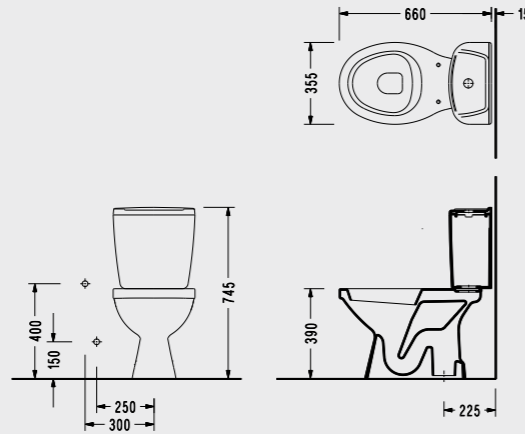

SEREL Mio

SEREL Mio S-Trap Close-Coupled WC Pan (66 cm.) + SEREL Mio Cistern

Compatible with 150400400003 Kibele and 150400400079 Niobe Flush Mechanisms.

S-Trap Close-Coupled WC Pan (66 cm.) MN02	Cistern MY04

SEREL Alpha Silent Close Easy-Release Seat and Cover

SEREL® EasyRelease®
SEREL® SilentClose®

223AF00002

SEREL Gediz Standard Adjustable Hinged Seat and Cover

2276100002

SEREL Minimal Washbasins

SEREL
HYGIENE
PLUS

SEREL Minimal Slim Pot Washbasin (46 cm.)

3049

SEREL Minimal Slim Pot Washbasin (46 cm.)

3016