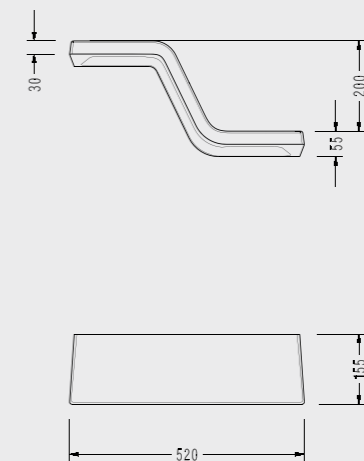

SEREL Helios Shelf