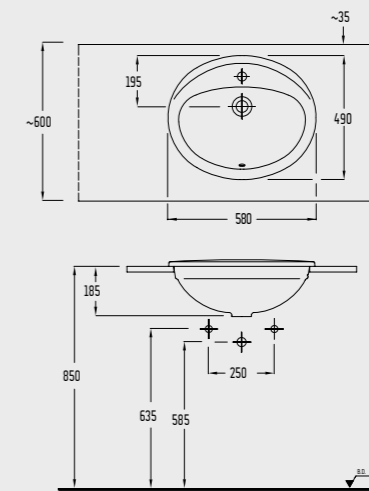

Countertop Ellipse Washbasin (58 cm.)

1841

The images and technical drawings in the catalogue are for illustration purposes only.