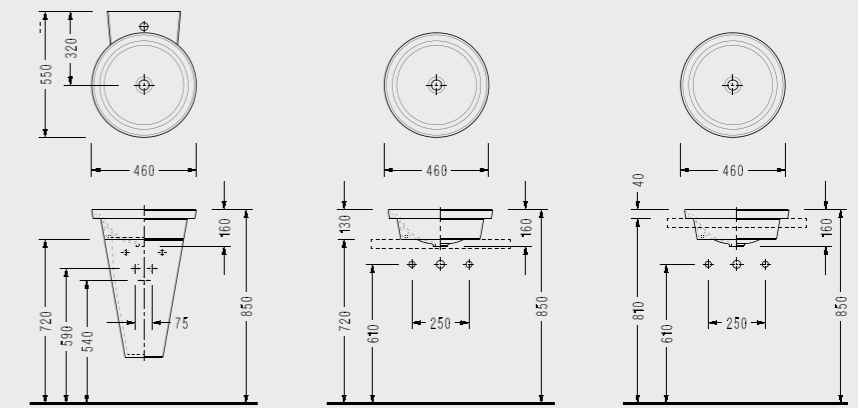

SEREL Helios Concept

HL35 Helios Usage Alternatives

HL36 Helios Usage Alternatives

HL34 Helios Child Washbasin Usage Alternatives

SEREL Helios

SEREL Helios Circular Washbasin (Ø 46 cm.)

HL35

SEREL Helios Square Washbasin (46 cm.)