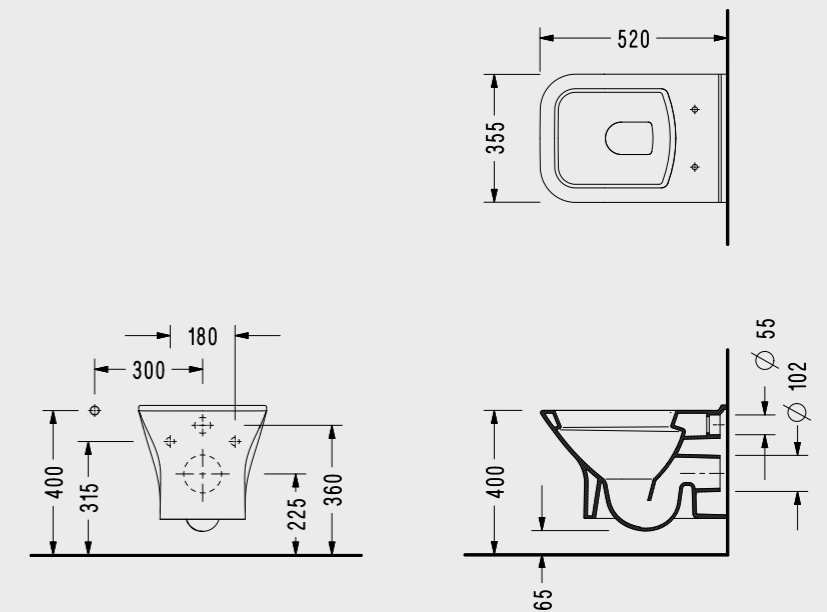

NT12

SEREL Nita Wall Hung WC Pan (52 cm.)