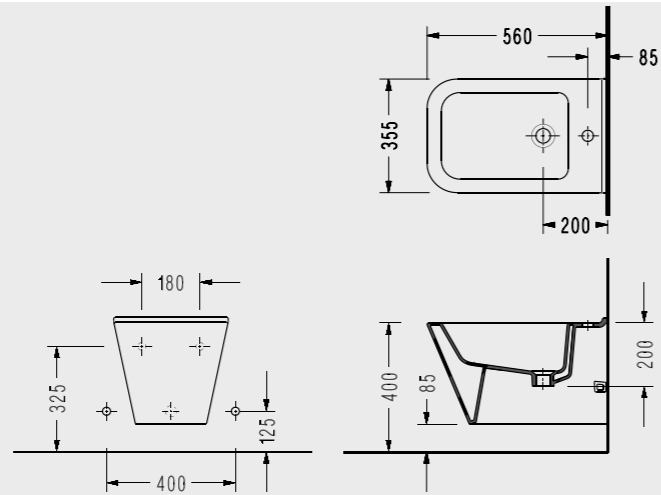

SEREL Diagonal BTW Close-Coupled WC Pan (66,5 cm.) + SEREL Diagonal Thin Cistern

Compatible with 150400400003
Kibele Flush Mechanism.

BTW Close-Coupled
WC Pan (66,5 cm)
DG02

Thin Cistern
DG48

SEREL Diagonal Wall Hung WC Pan (53 cm.)

DG10

SEREL Diagonal Single BTW WC Pan (56 cm.)

DG11

SEREL Diagonal Wall Hung Bidet (56 cm.)

DG19

SEREL Diagonal BTW Bidet (57 cm.)

DG03

SEREL Zeta Slim Silent Close Easy-Release Seat and Cover