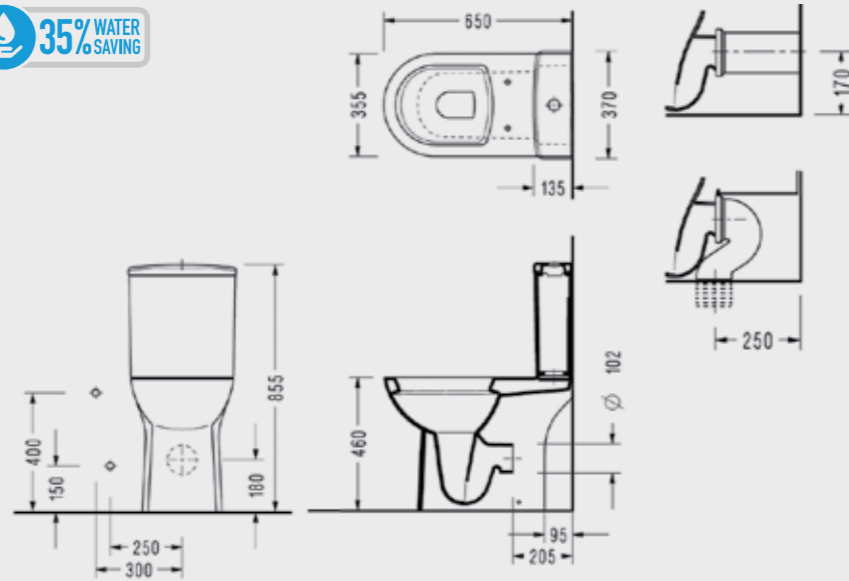

SEREL Disabled Semi BTW Close-Coupled WC Pan (65 cm.) + SEREL Friendly Cistern