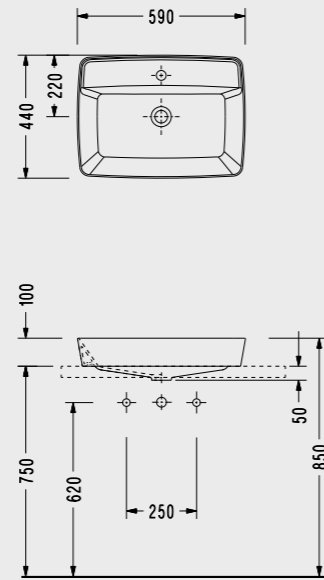

SEREL Rita Washbasin

Rita Washbasin (Red) RT30TXL530H	Rita Washbasin (Black) RT30TXL060H	Rita Washbasin (Beige) RT30TXL100H