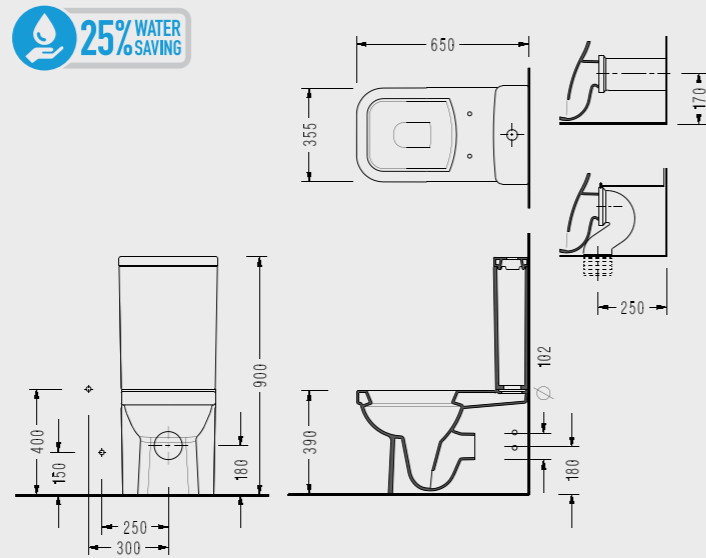

SEREL Star BTW Close-Coupled WC Pan (65 cm.) + SEREL Amadis Tall Cistern

Compatible with 150400400002 Magnesia Flush Mechanism.

BTW Close-Coupled WC Pan (65 cm) SA02	Tall Cistern AD29