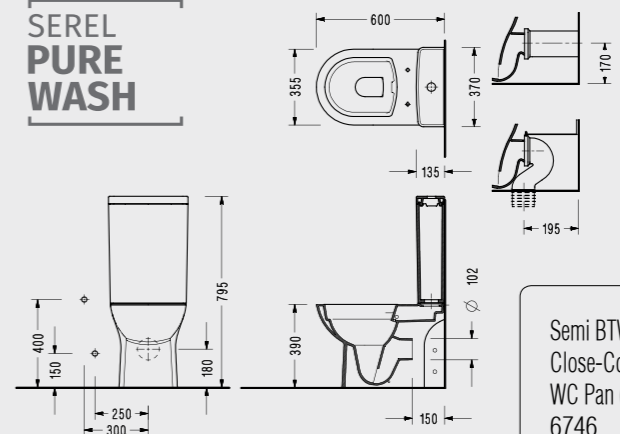

SEREL Friendly Semi BTW Close-Coupled WC Pan (60 cm.) + SEREL Amadis Tall Cistern

Compatible with 150400400002
Magnesia Flush Mechanism.

Semi BTW Close-Coupled WC Pan (60 cm) 6746	Tall Cistern AD29