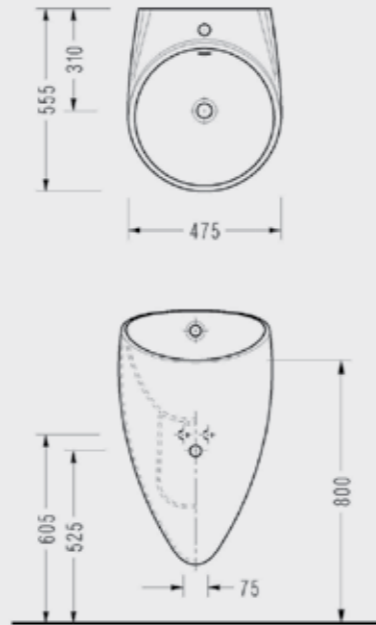

SEREL Amphora Washbasin

Washbasin AN37	Washbasin Mixer 150400900004	Led Illuminated Mirror (Ø 60 cm.) 150400800126
Shelf With Right Towel Hange (90 cm) 150400800123	Teeth Brush Beaker 150400800125	Liquid Soap Dispenser 150400800132

Eleks Diş Ticaret A.Ş. reserves the right to change the appearance and technical details of their products.

SEREL Amphora

Ceramic Plug And Waste Siphon Unit

TP08