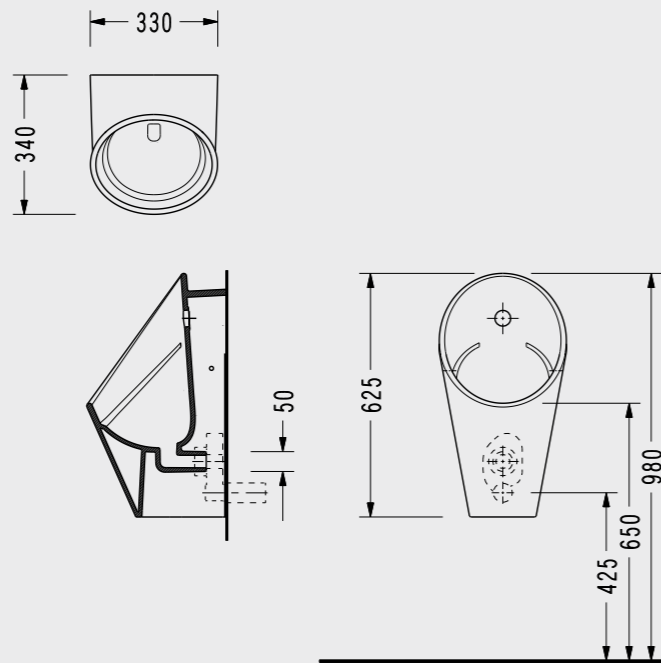

**GOOD DESIGN
AWARD 2017**

Rear Flush Inlet Urinal	Siphon for Urinals	Automatic Urinal Flushing Unit (Infrared)	Power Supply
0169	150400300079	150400300520	150400300426

Eleks Diş Ticaret A.Ş. reserves the right to change the appearance and technical details of their products.